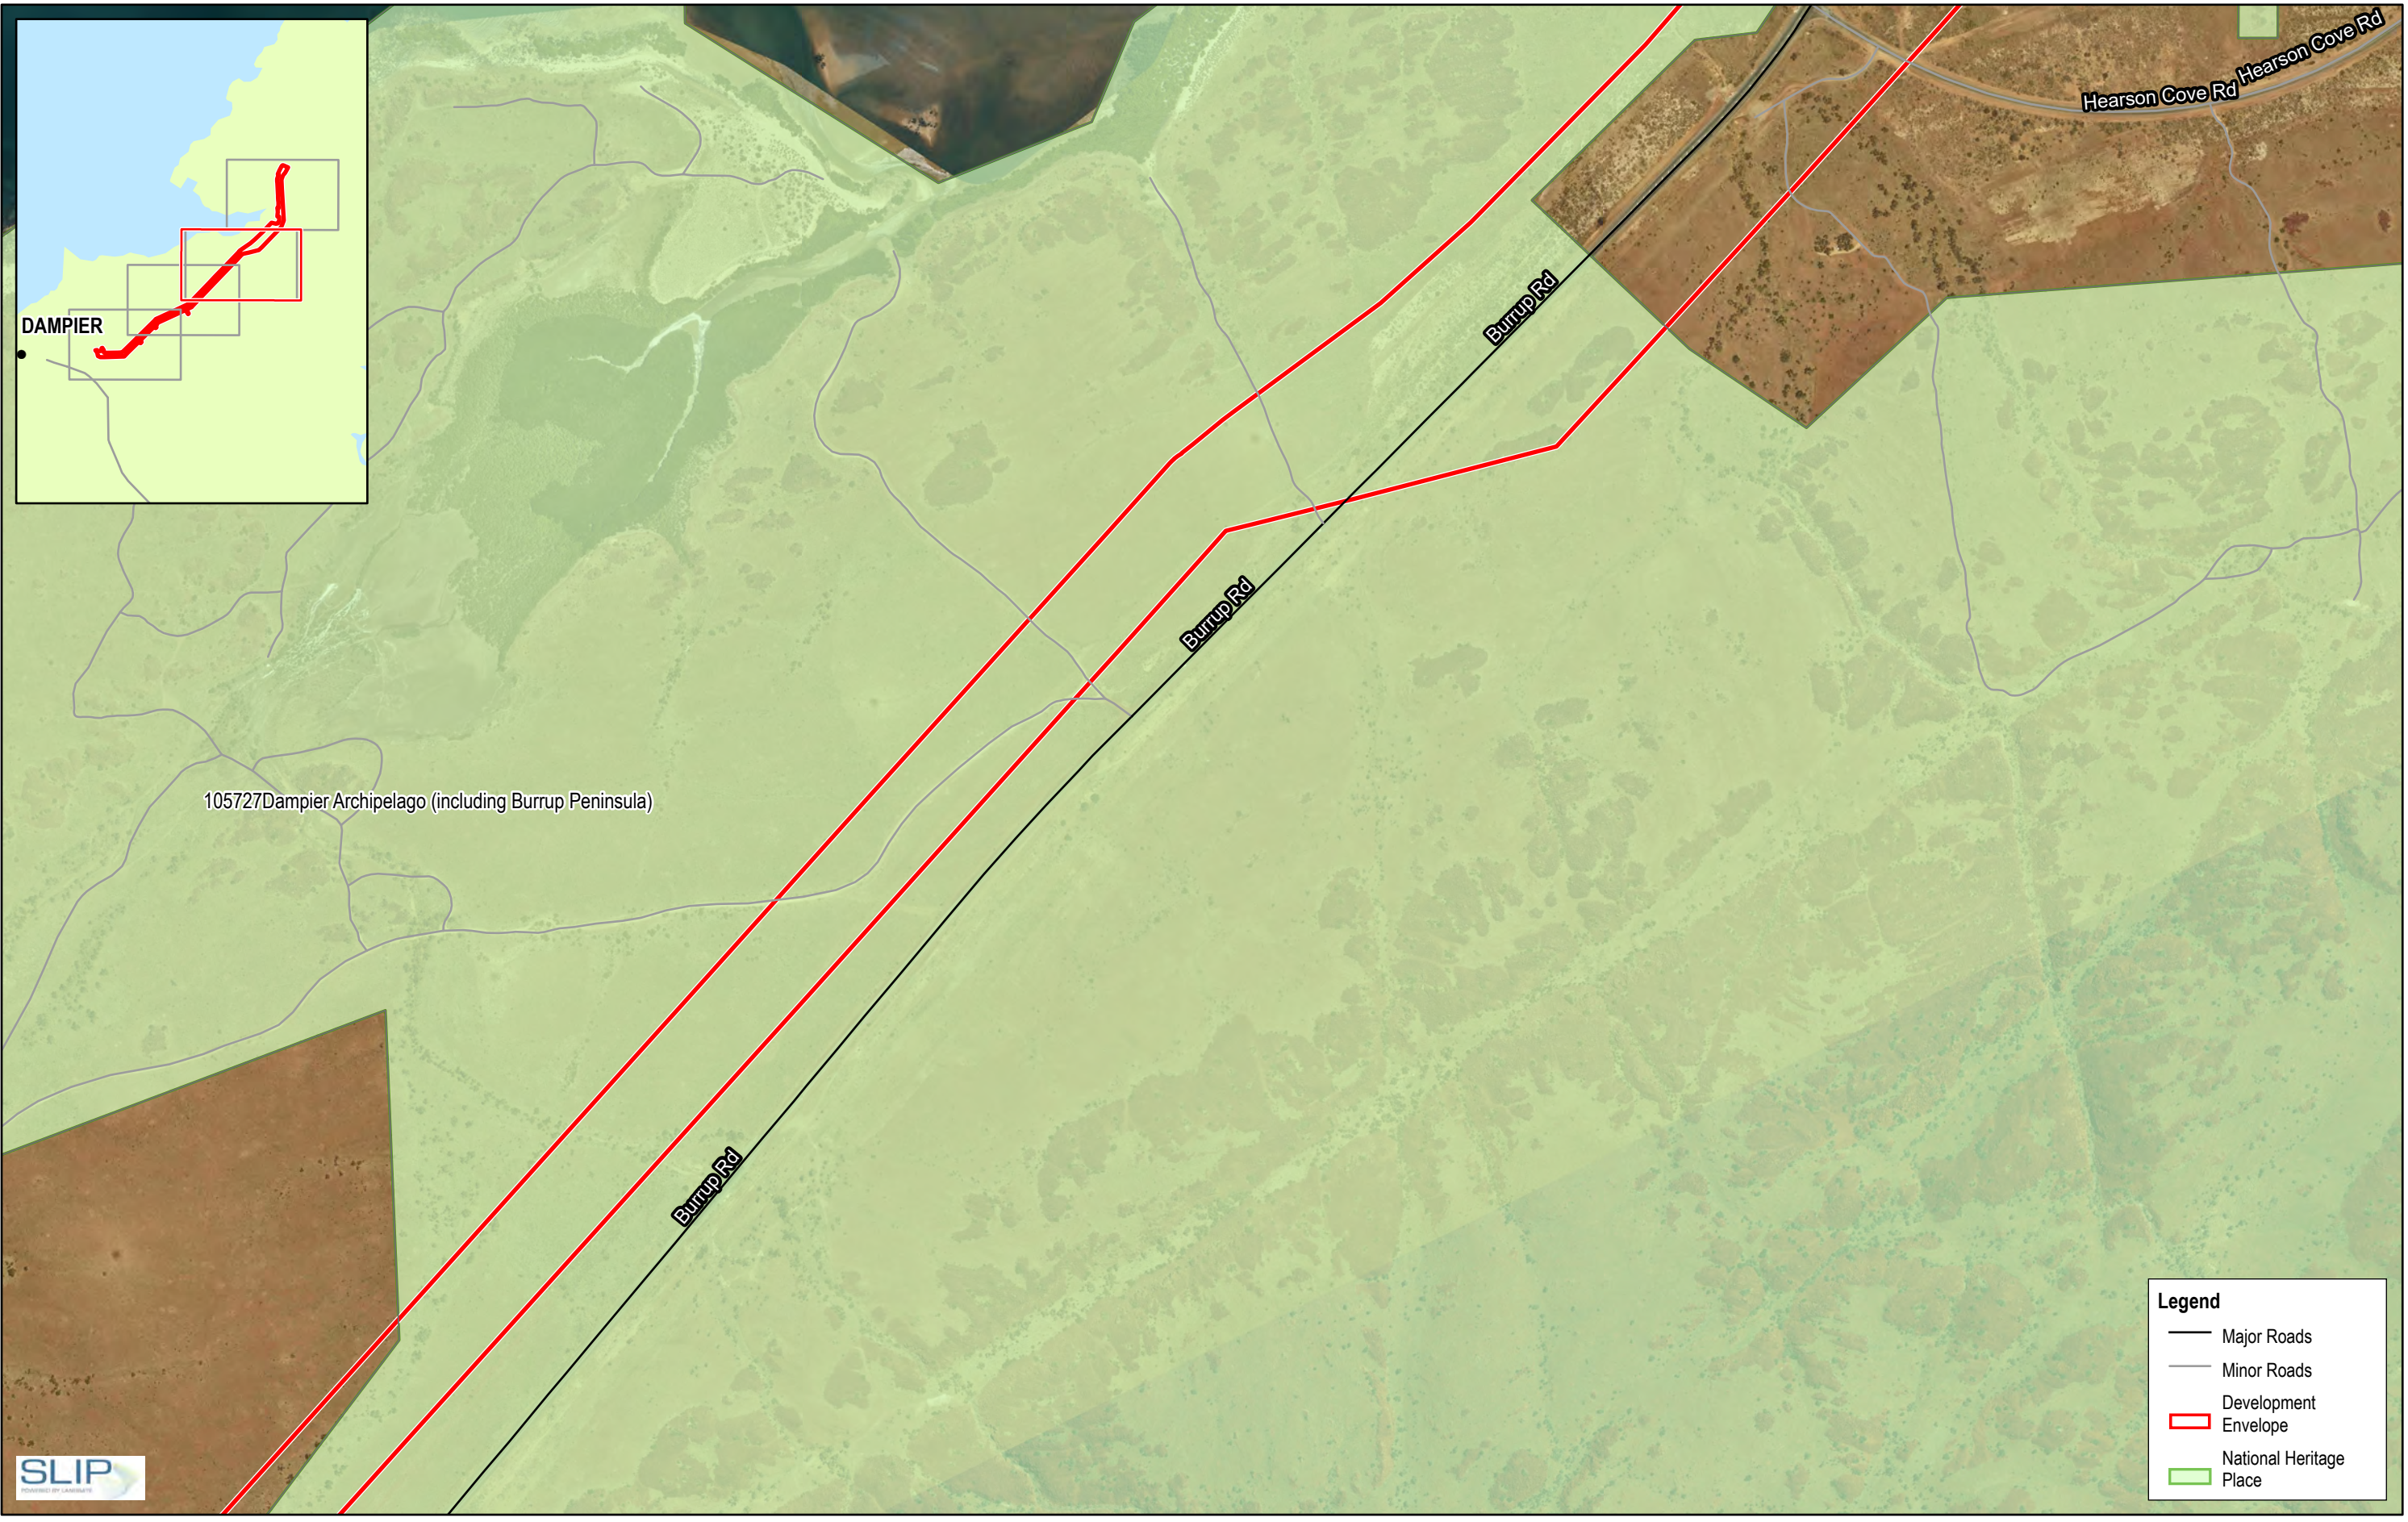

Legend

- Major Roads
- Minor Roads
- Development Envelope
- National Heritage Place

Paper Size ISO A3
at Scale: 1:7,000

0 0.5 1
Kilometres

Map Projection: Transverse Mercator
Horizontal Datum: GDA 1994
Grid: GDA 1994 MGA Zone 50

Horizon Power
Burrup Expansion Program

National Heritage

Project No. 12582802
Revision No. 0
Date 07/11/2022

FIGURE 13
Page 3 of 4