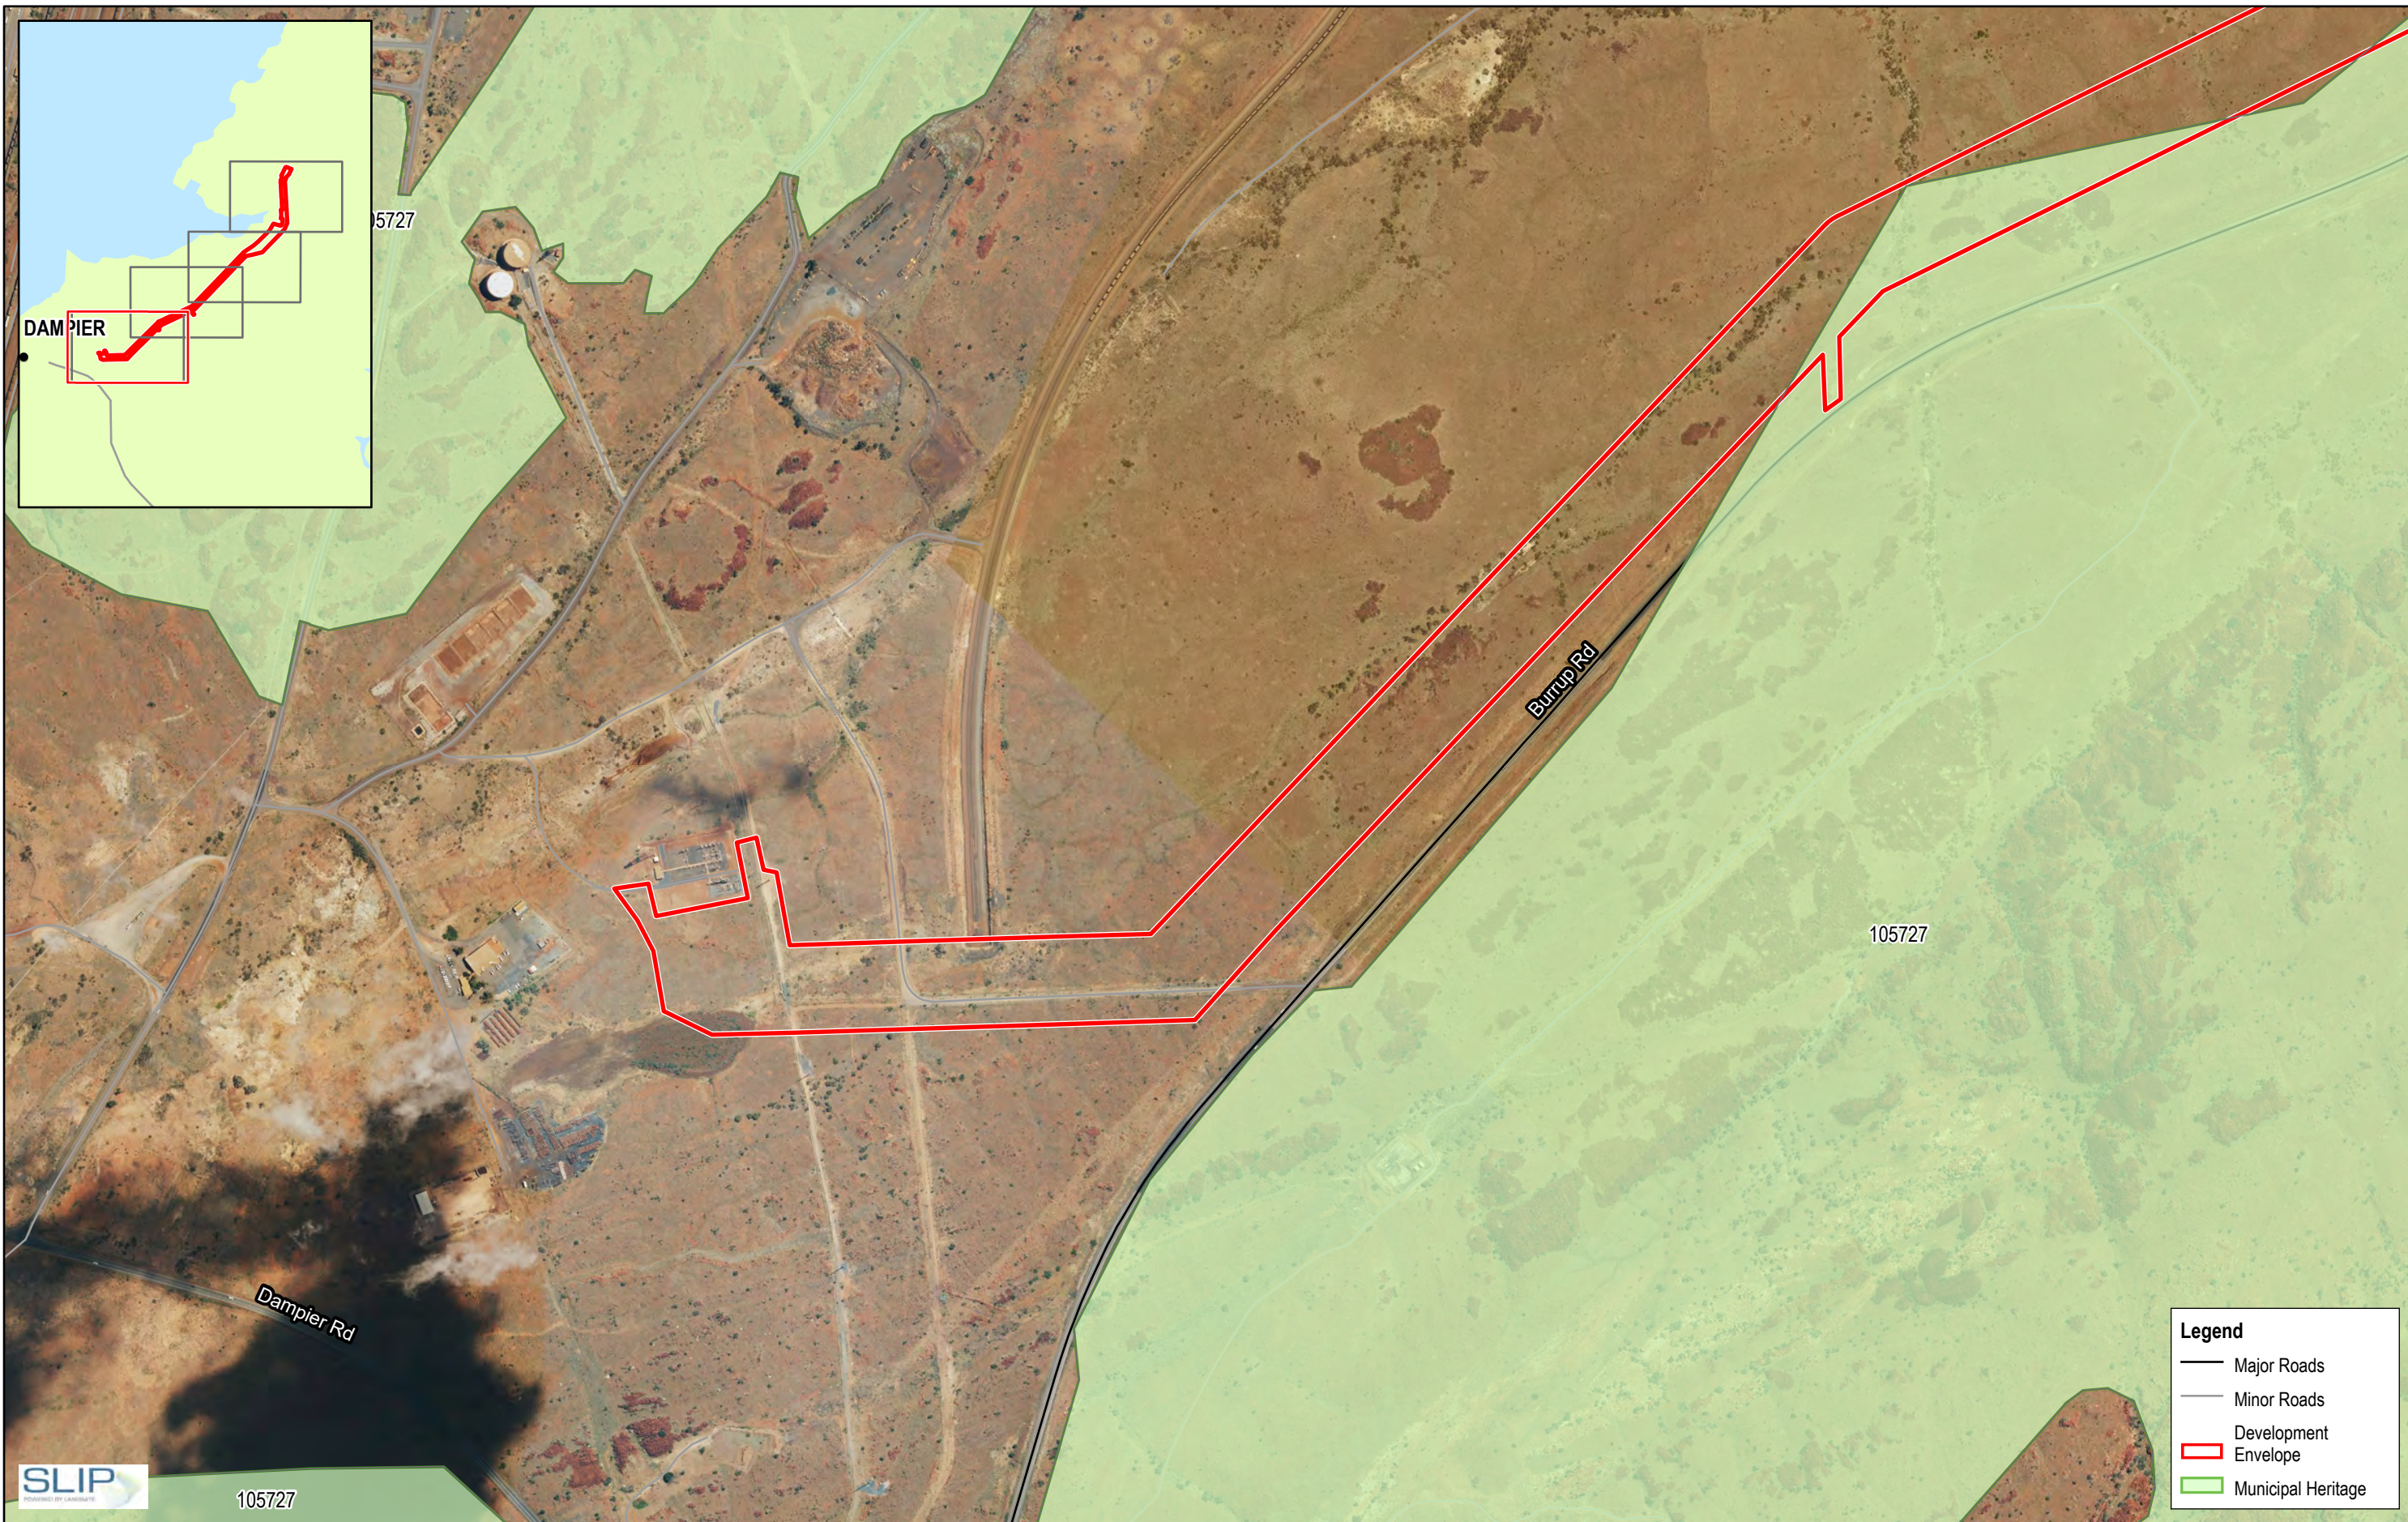

Legend

- Major Roads
- Minor Roads
- Development Envelope
- Municipal Heritage

Paper Size ISO A3
at Scale: 1:7,000

0 0.5 1
Kilometres

Map Projection: Transverse Mercator
Horizontal Datum: GDA 1994
Grid: GDA 1994 MGA Zone 50

Horizon Power
Burrup Expansion Program

European Heritage

Project No. 12582802
Revision No. 0
Date 07/11/2022

FIGURE 14
Page 1 of 4