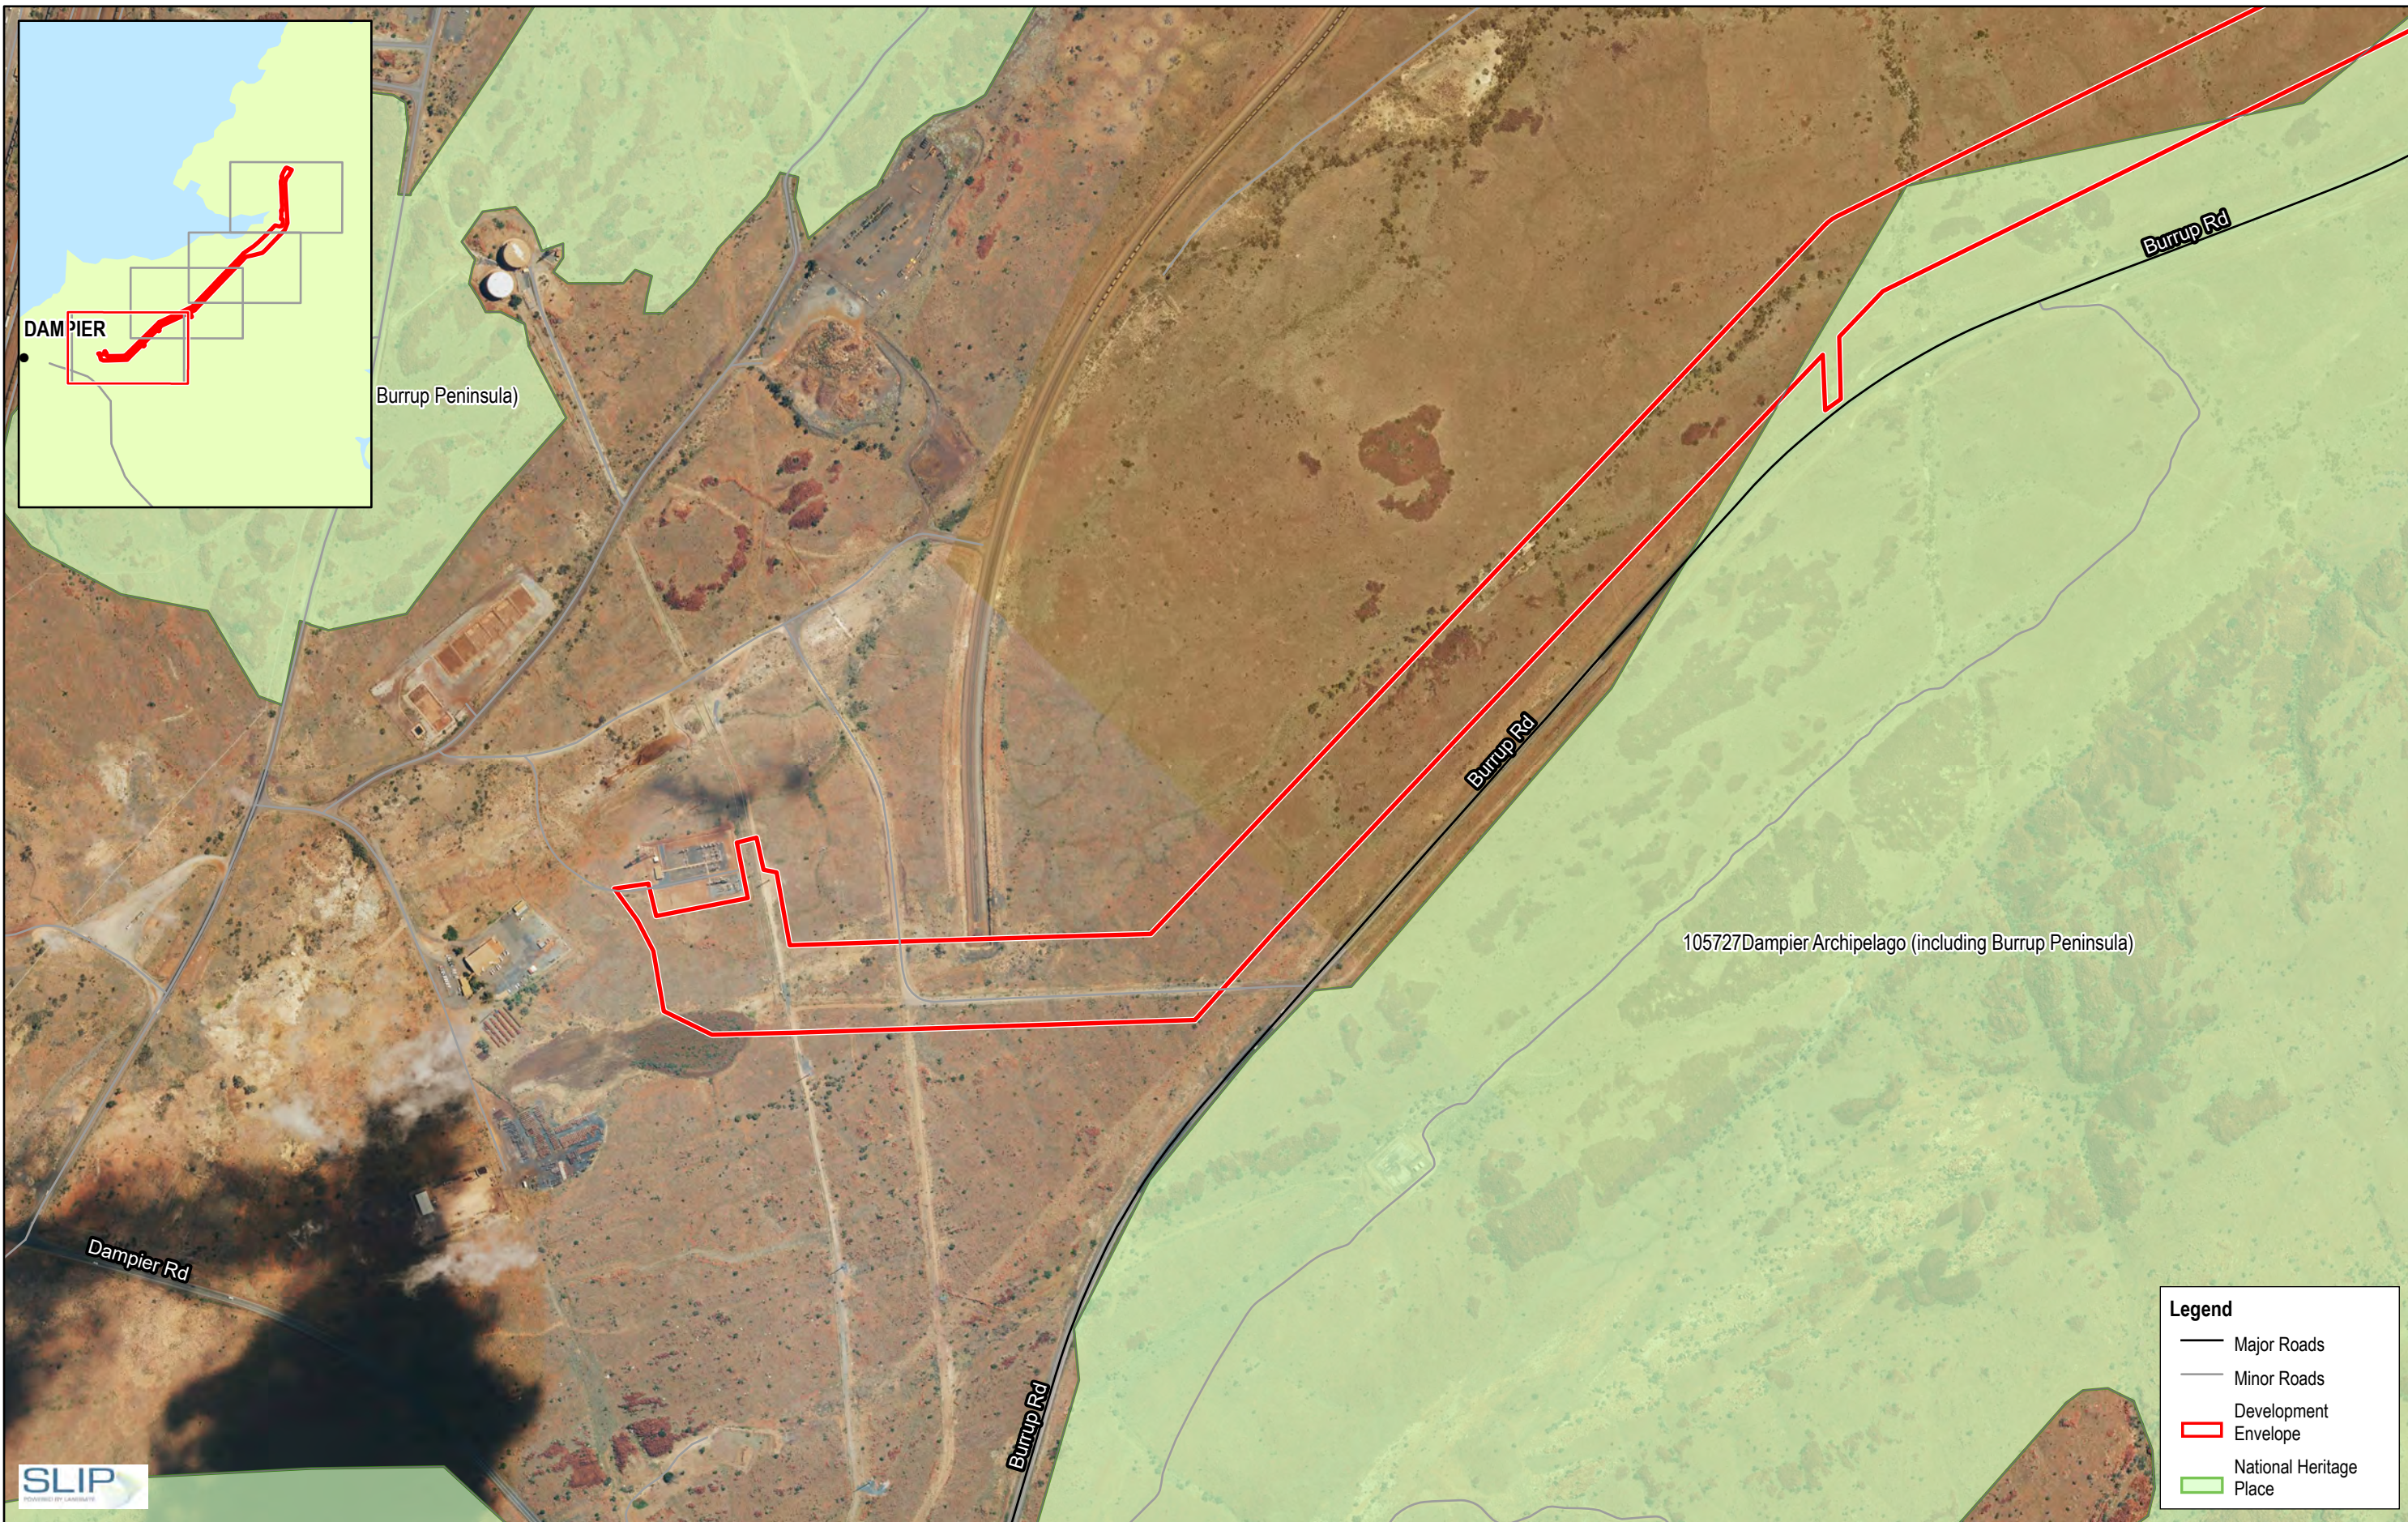

Legend

- Major Roads
- Minor Roads
- Development Envelope
- National Heritage Place

Paper Size ISO A3
at Scale: 1:7,000

0 0.5 1
Kilometres

Map Projection: Transverse Mercator
Horizontal Datum: GDA 1994
Grid: GDA 1994 MGA Zone 50

Horizon Power
Burrup Expansion Program

National Heritage

Project No. 12582802
Revision No. 0
Date 07/11/2022

FIGURE 13
Page 1 of 4