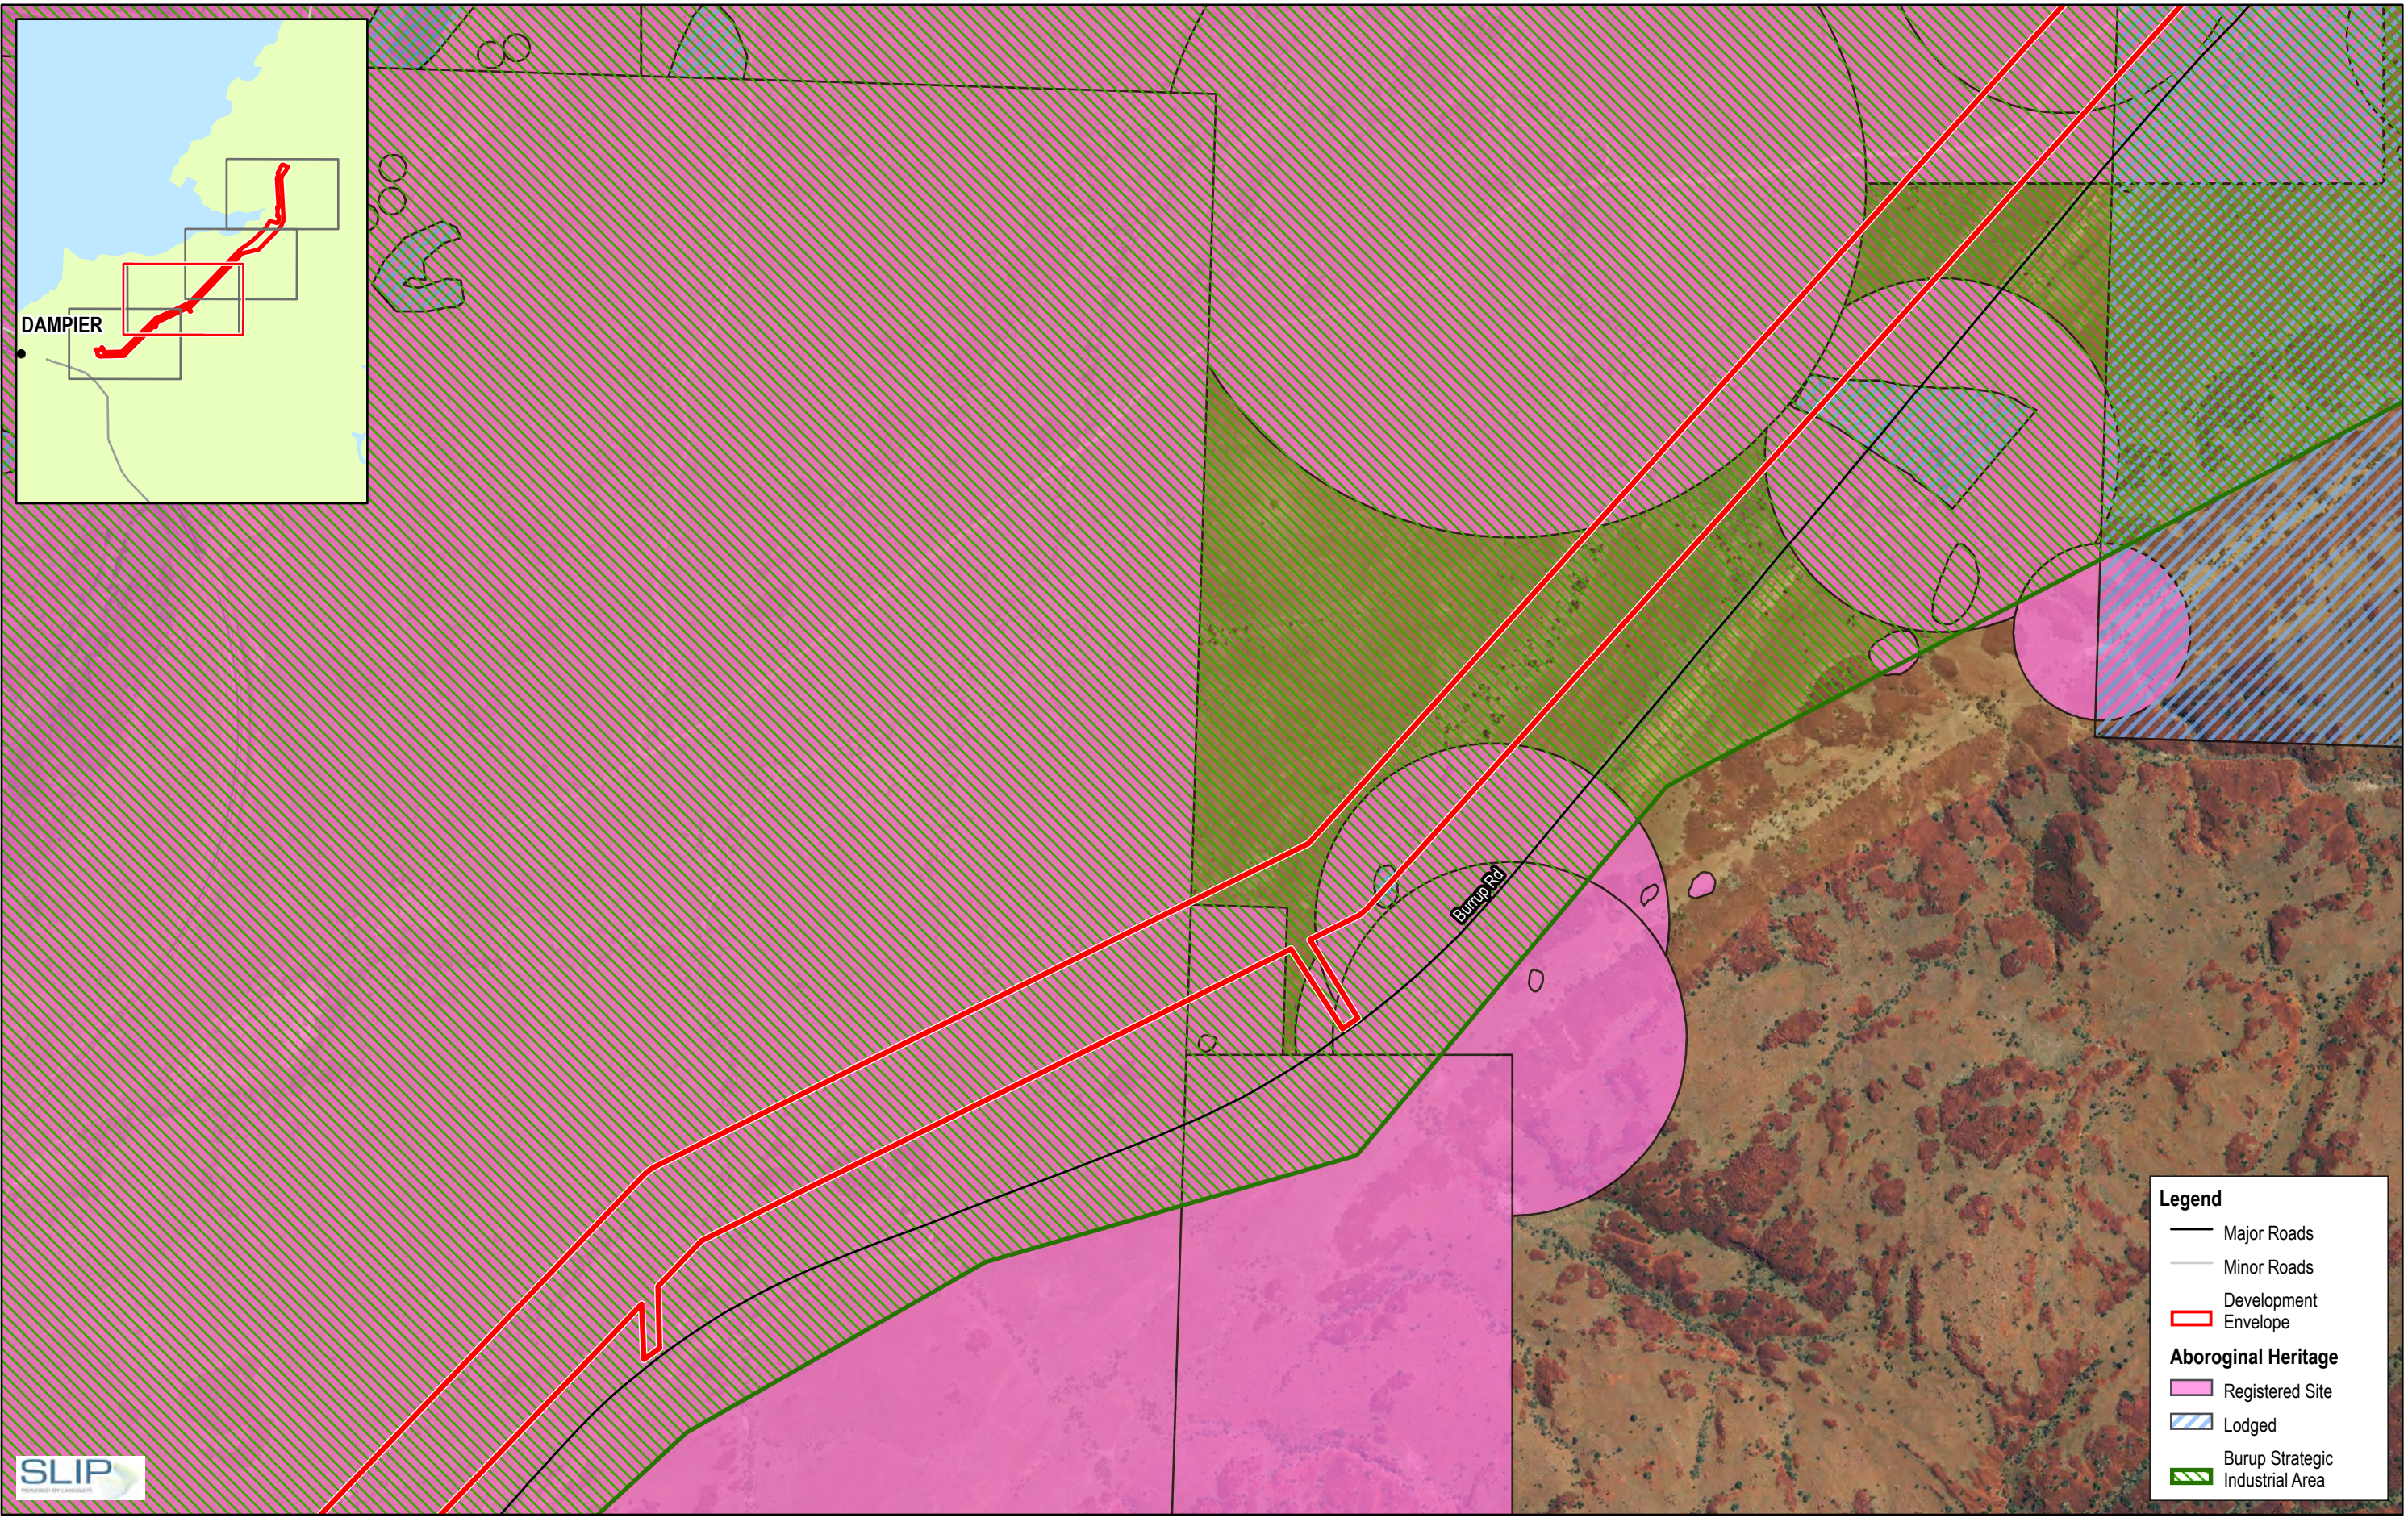

Map Projection: Transverse Mercator
Horizontal Datum: GDA 1994
Grid: GDA 1994 MGA Zone 50

Horizon Power
Burrup Expansion Program

Aboriginal Heritage

Project No. 12582802
Revision No. 0
Date 07/11/2022

FIGURE 11
Page 1 of 4