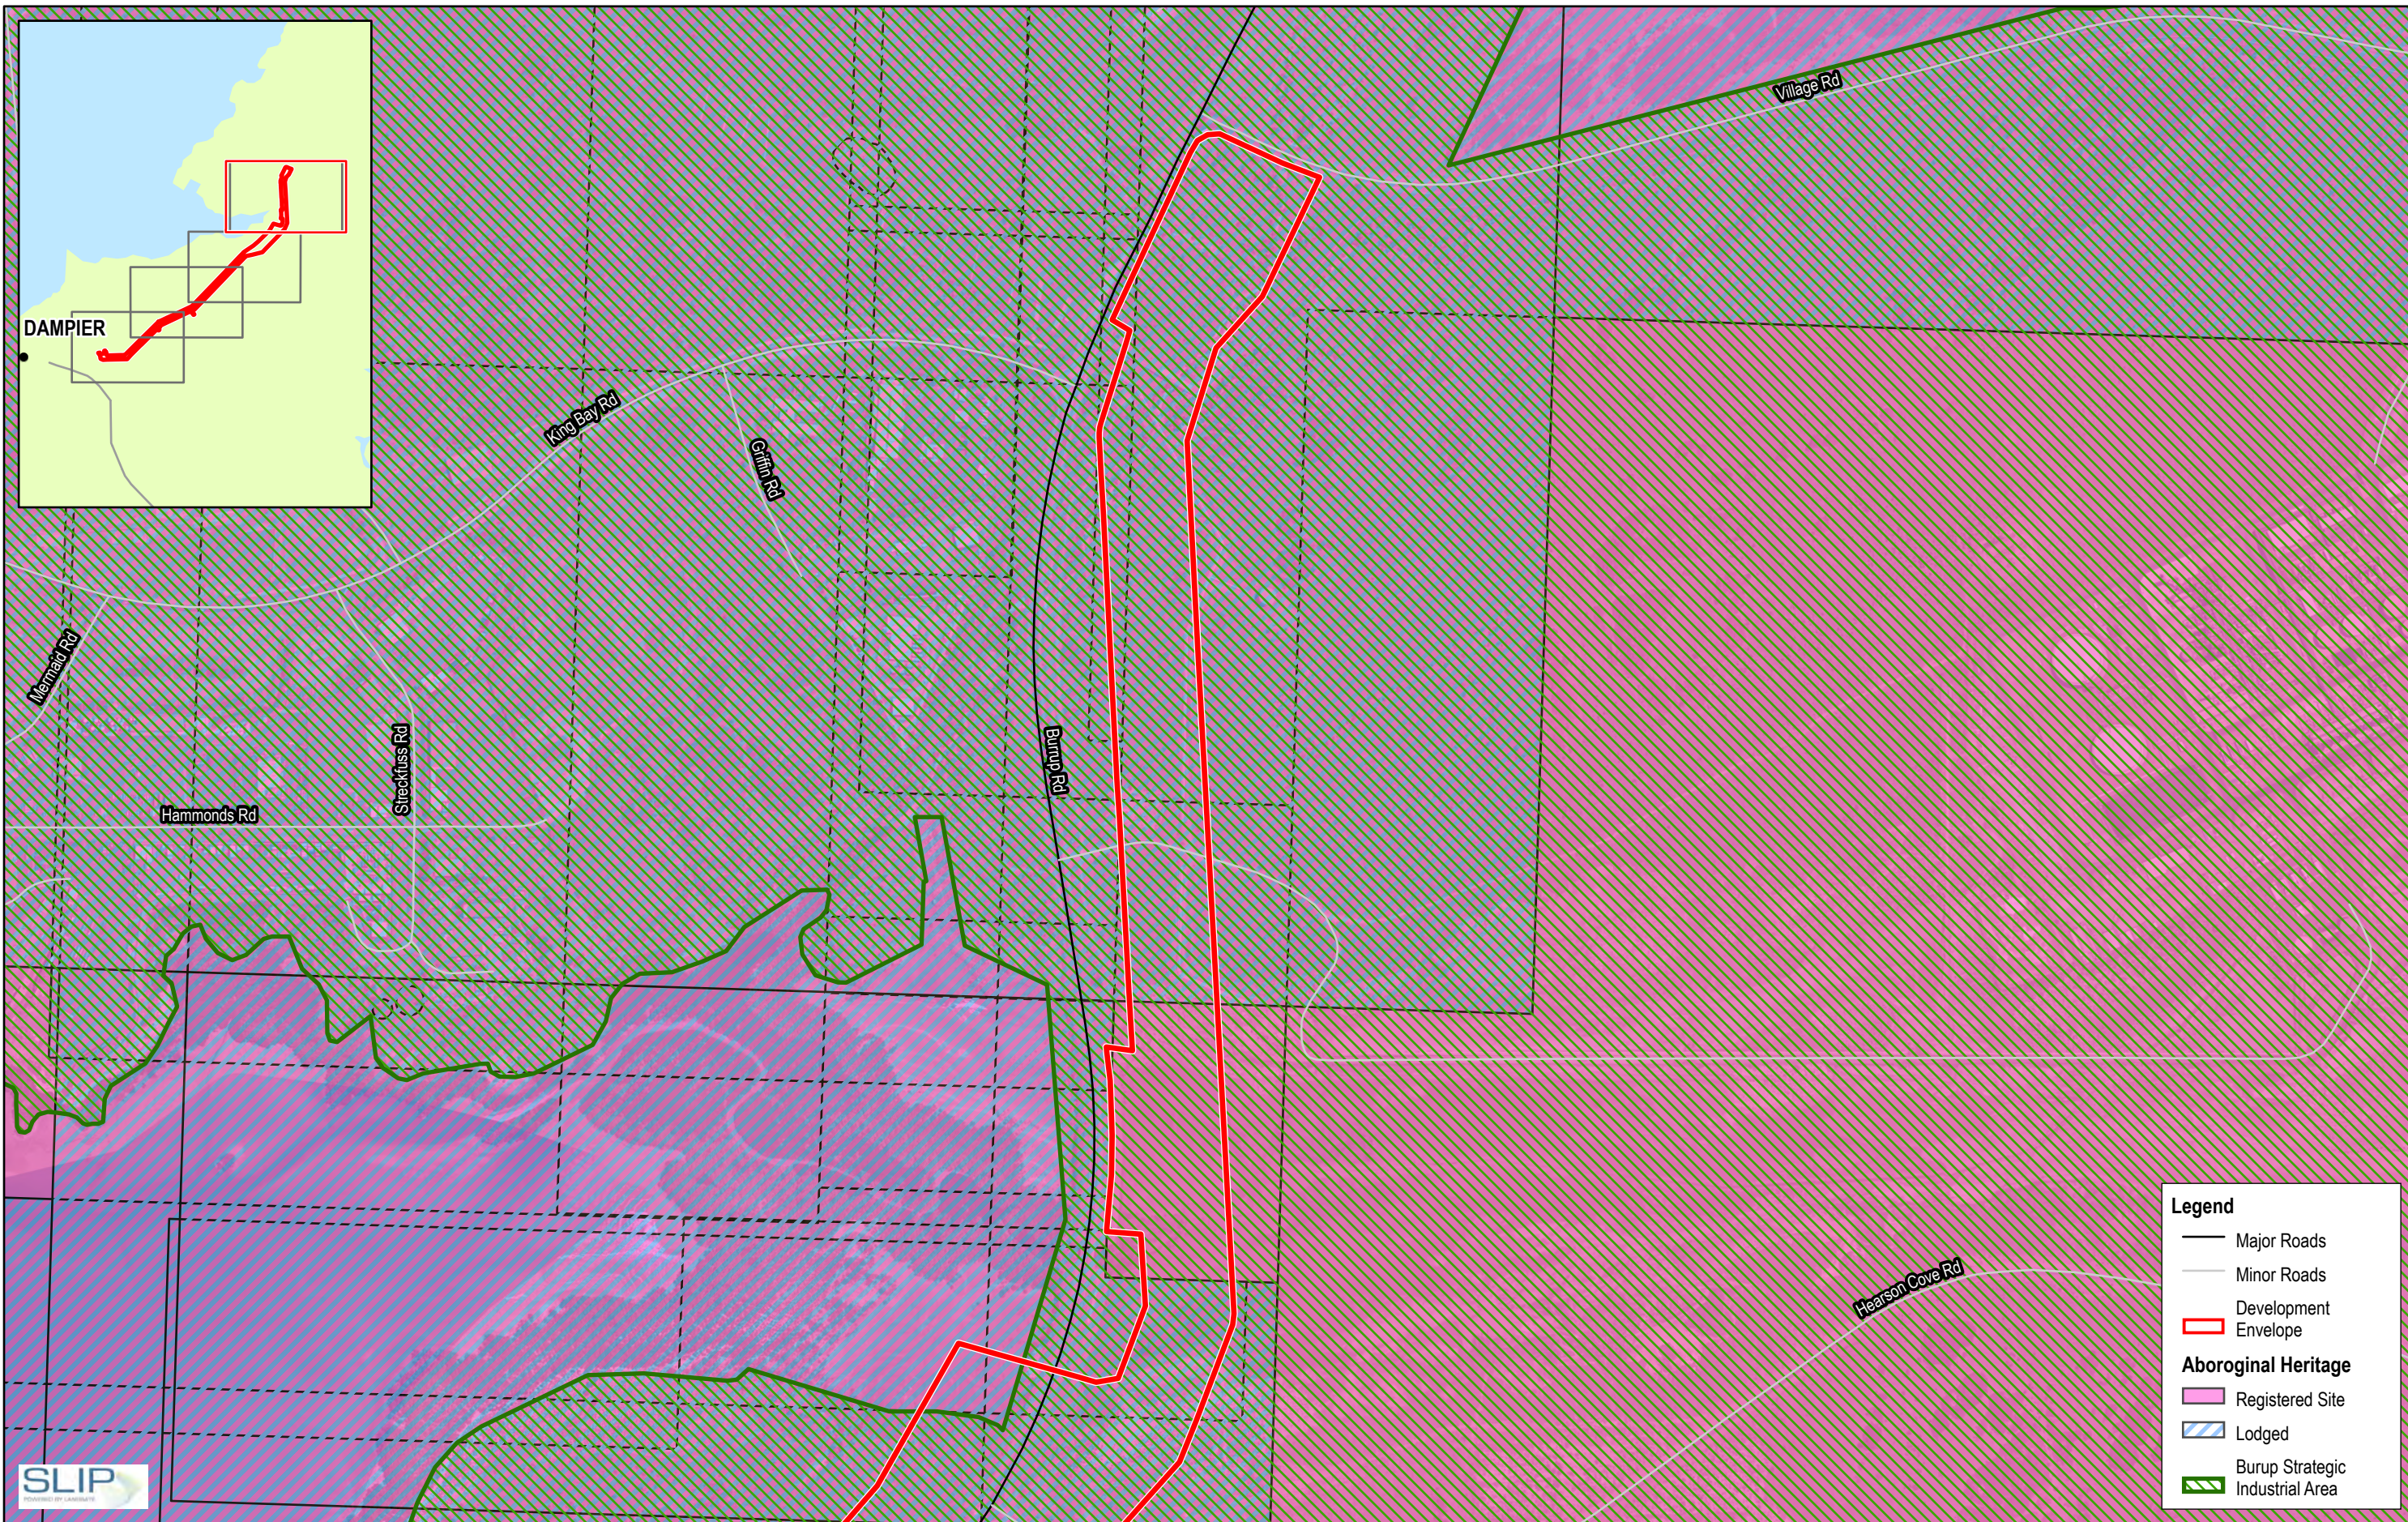

Legend

- Major Roads
- Minor Roads
- Development Envelope
- Registered Site
- Lodged
- Burup Strategic Industrial Area

Paper Size ISO A3
at Scale: 1:7,000

0 0.5 1
Kilometres

Map Projection: Transverse Mercator
Horizontal Datum: GDA 1994
Grid: GDA 1994 MGA Zone 50

Horizon Power
Burrup Expansion Program

Aboriginal Heritage

Project No. 12582802
Revision No. 0
Date 07/11/2022

FIGURE 11
Page 4 of 4