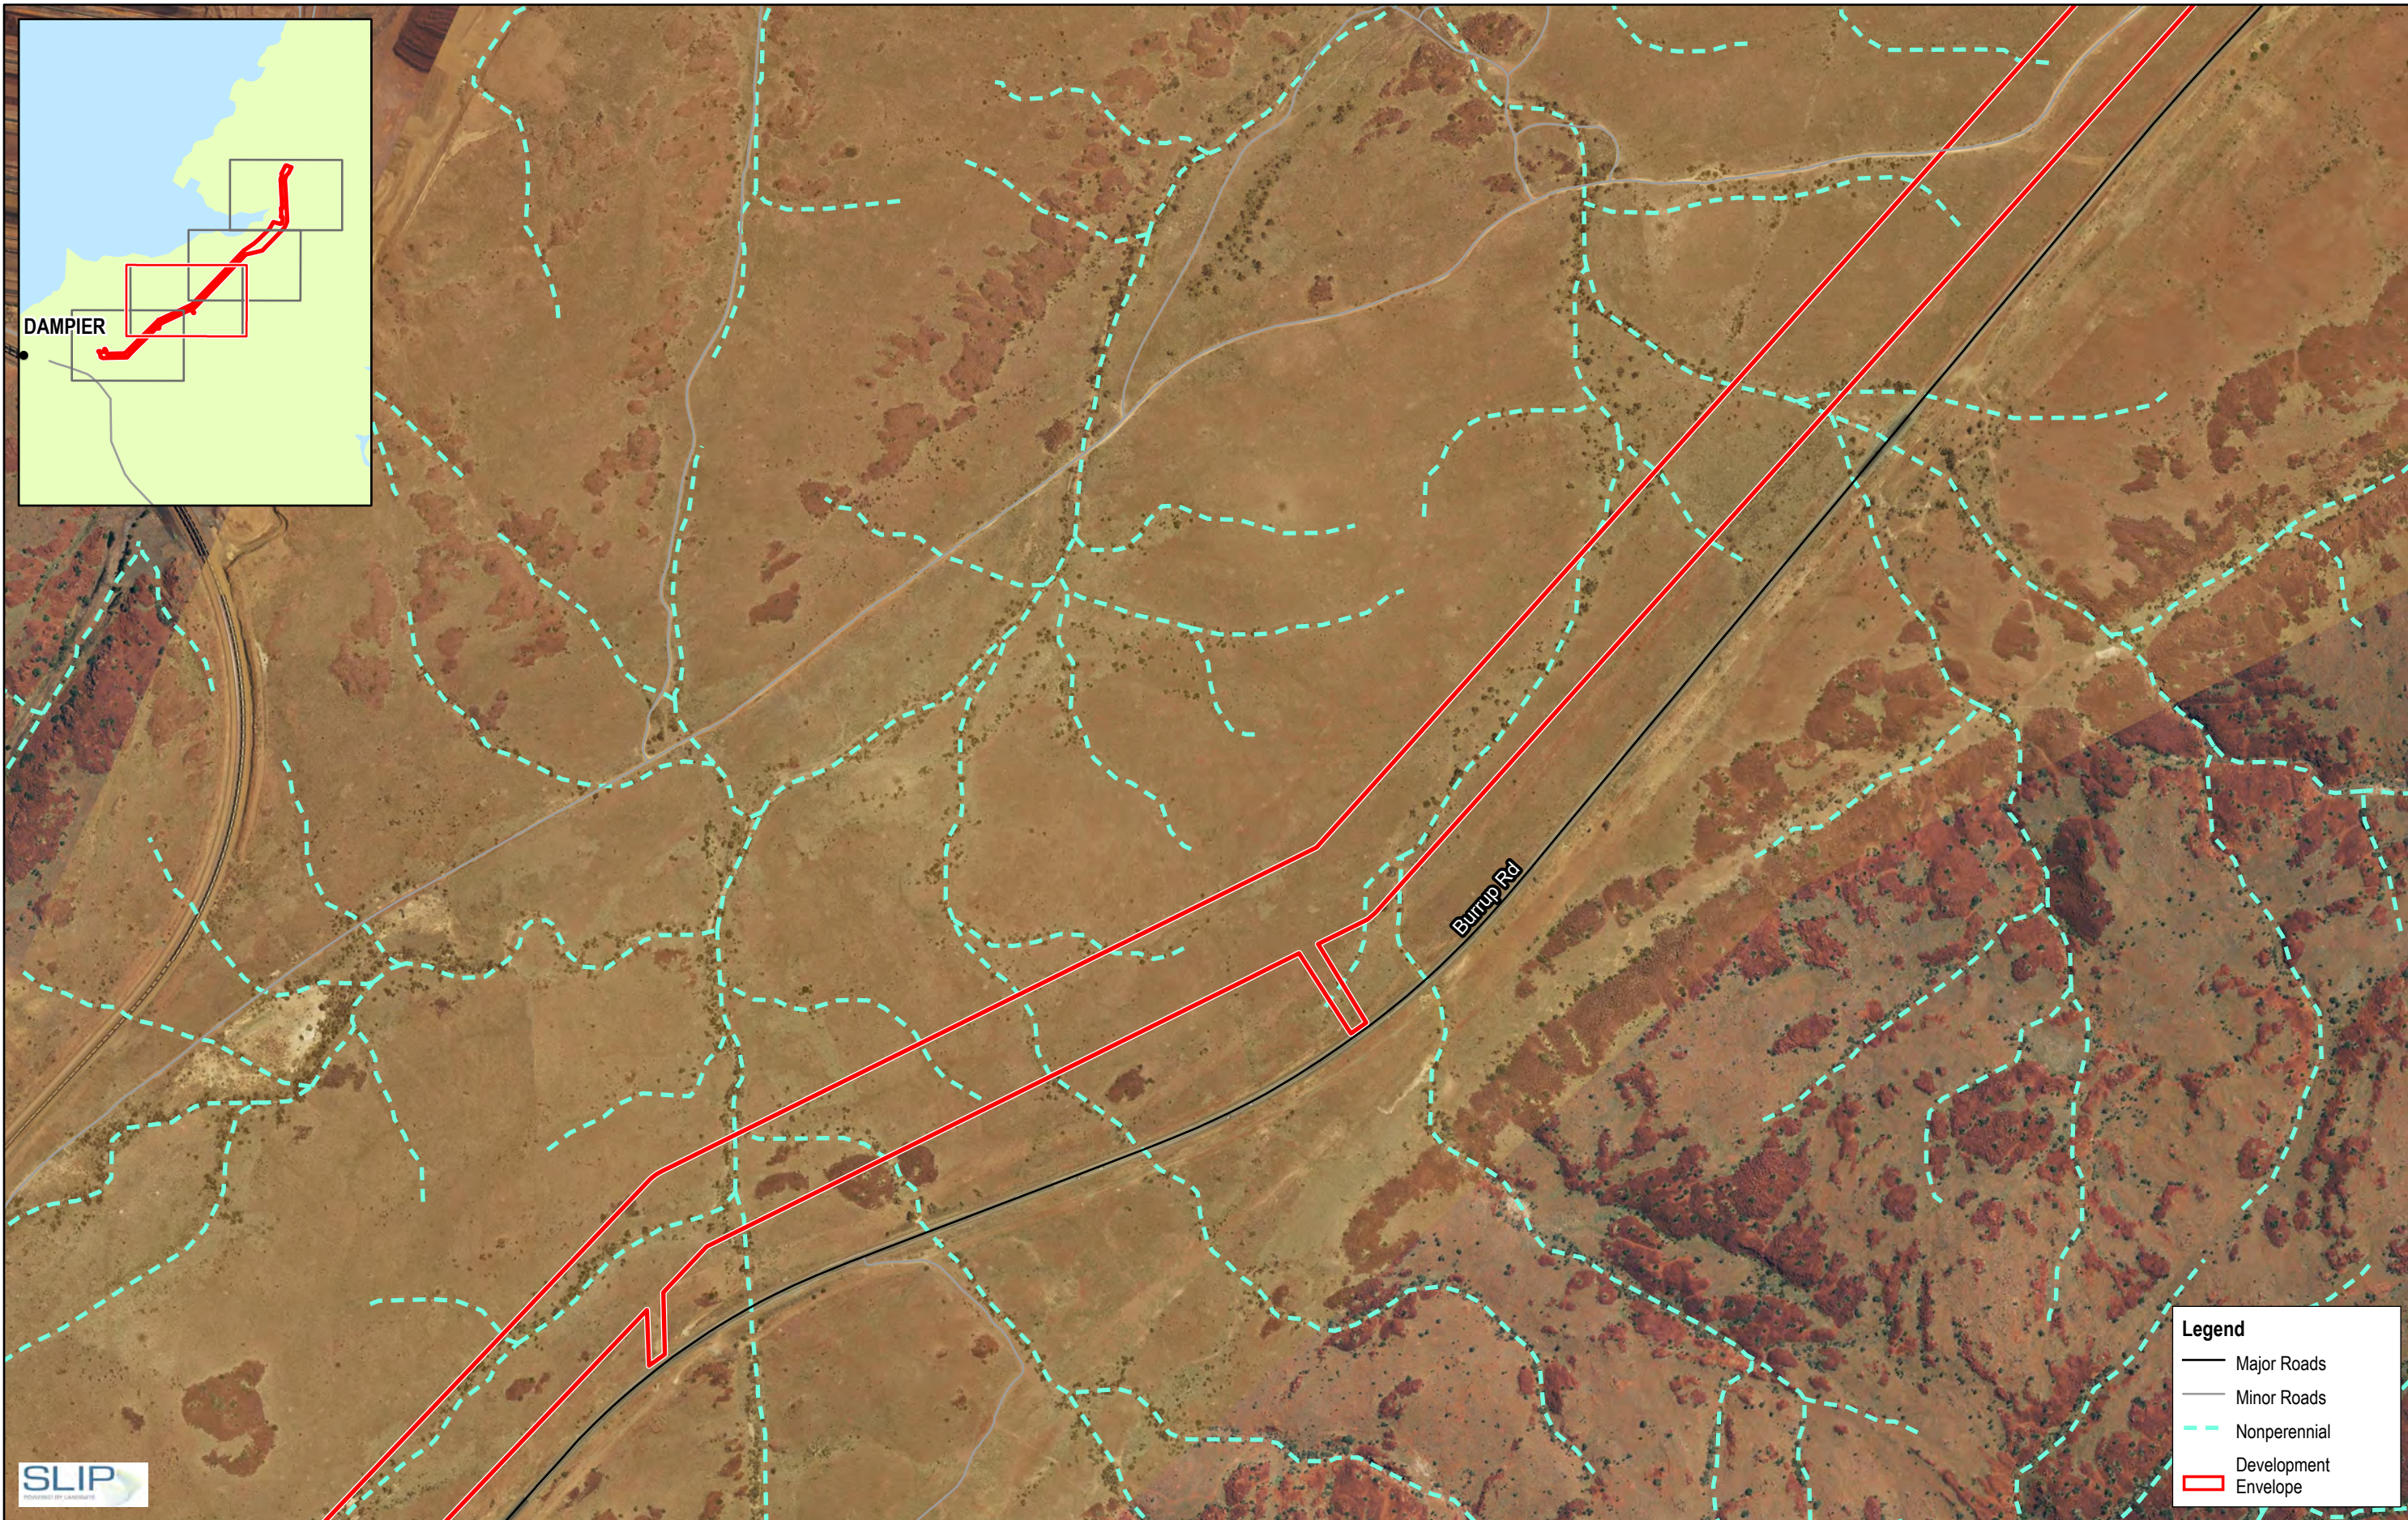

Horizon Power
Burrup Expansion Program

Surface Water

Project No. 12582802
Revision No. 0
Date 07/11/2022

FIGURE 15
Page 1 of 4

Legend

- Major Roads
- Minor Roads
- - - Nonperennial
- ▭ Development Envelope