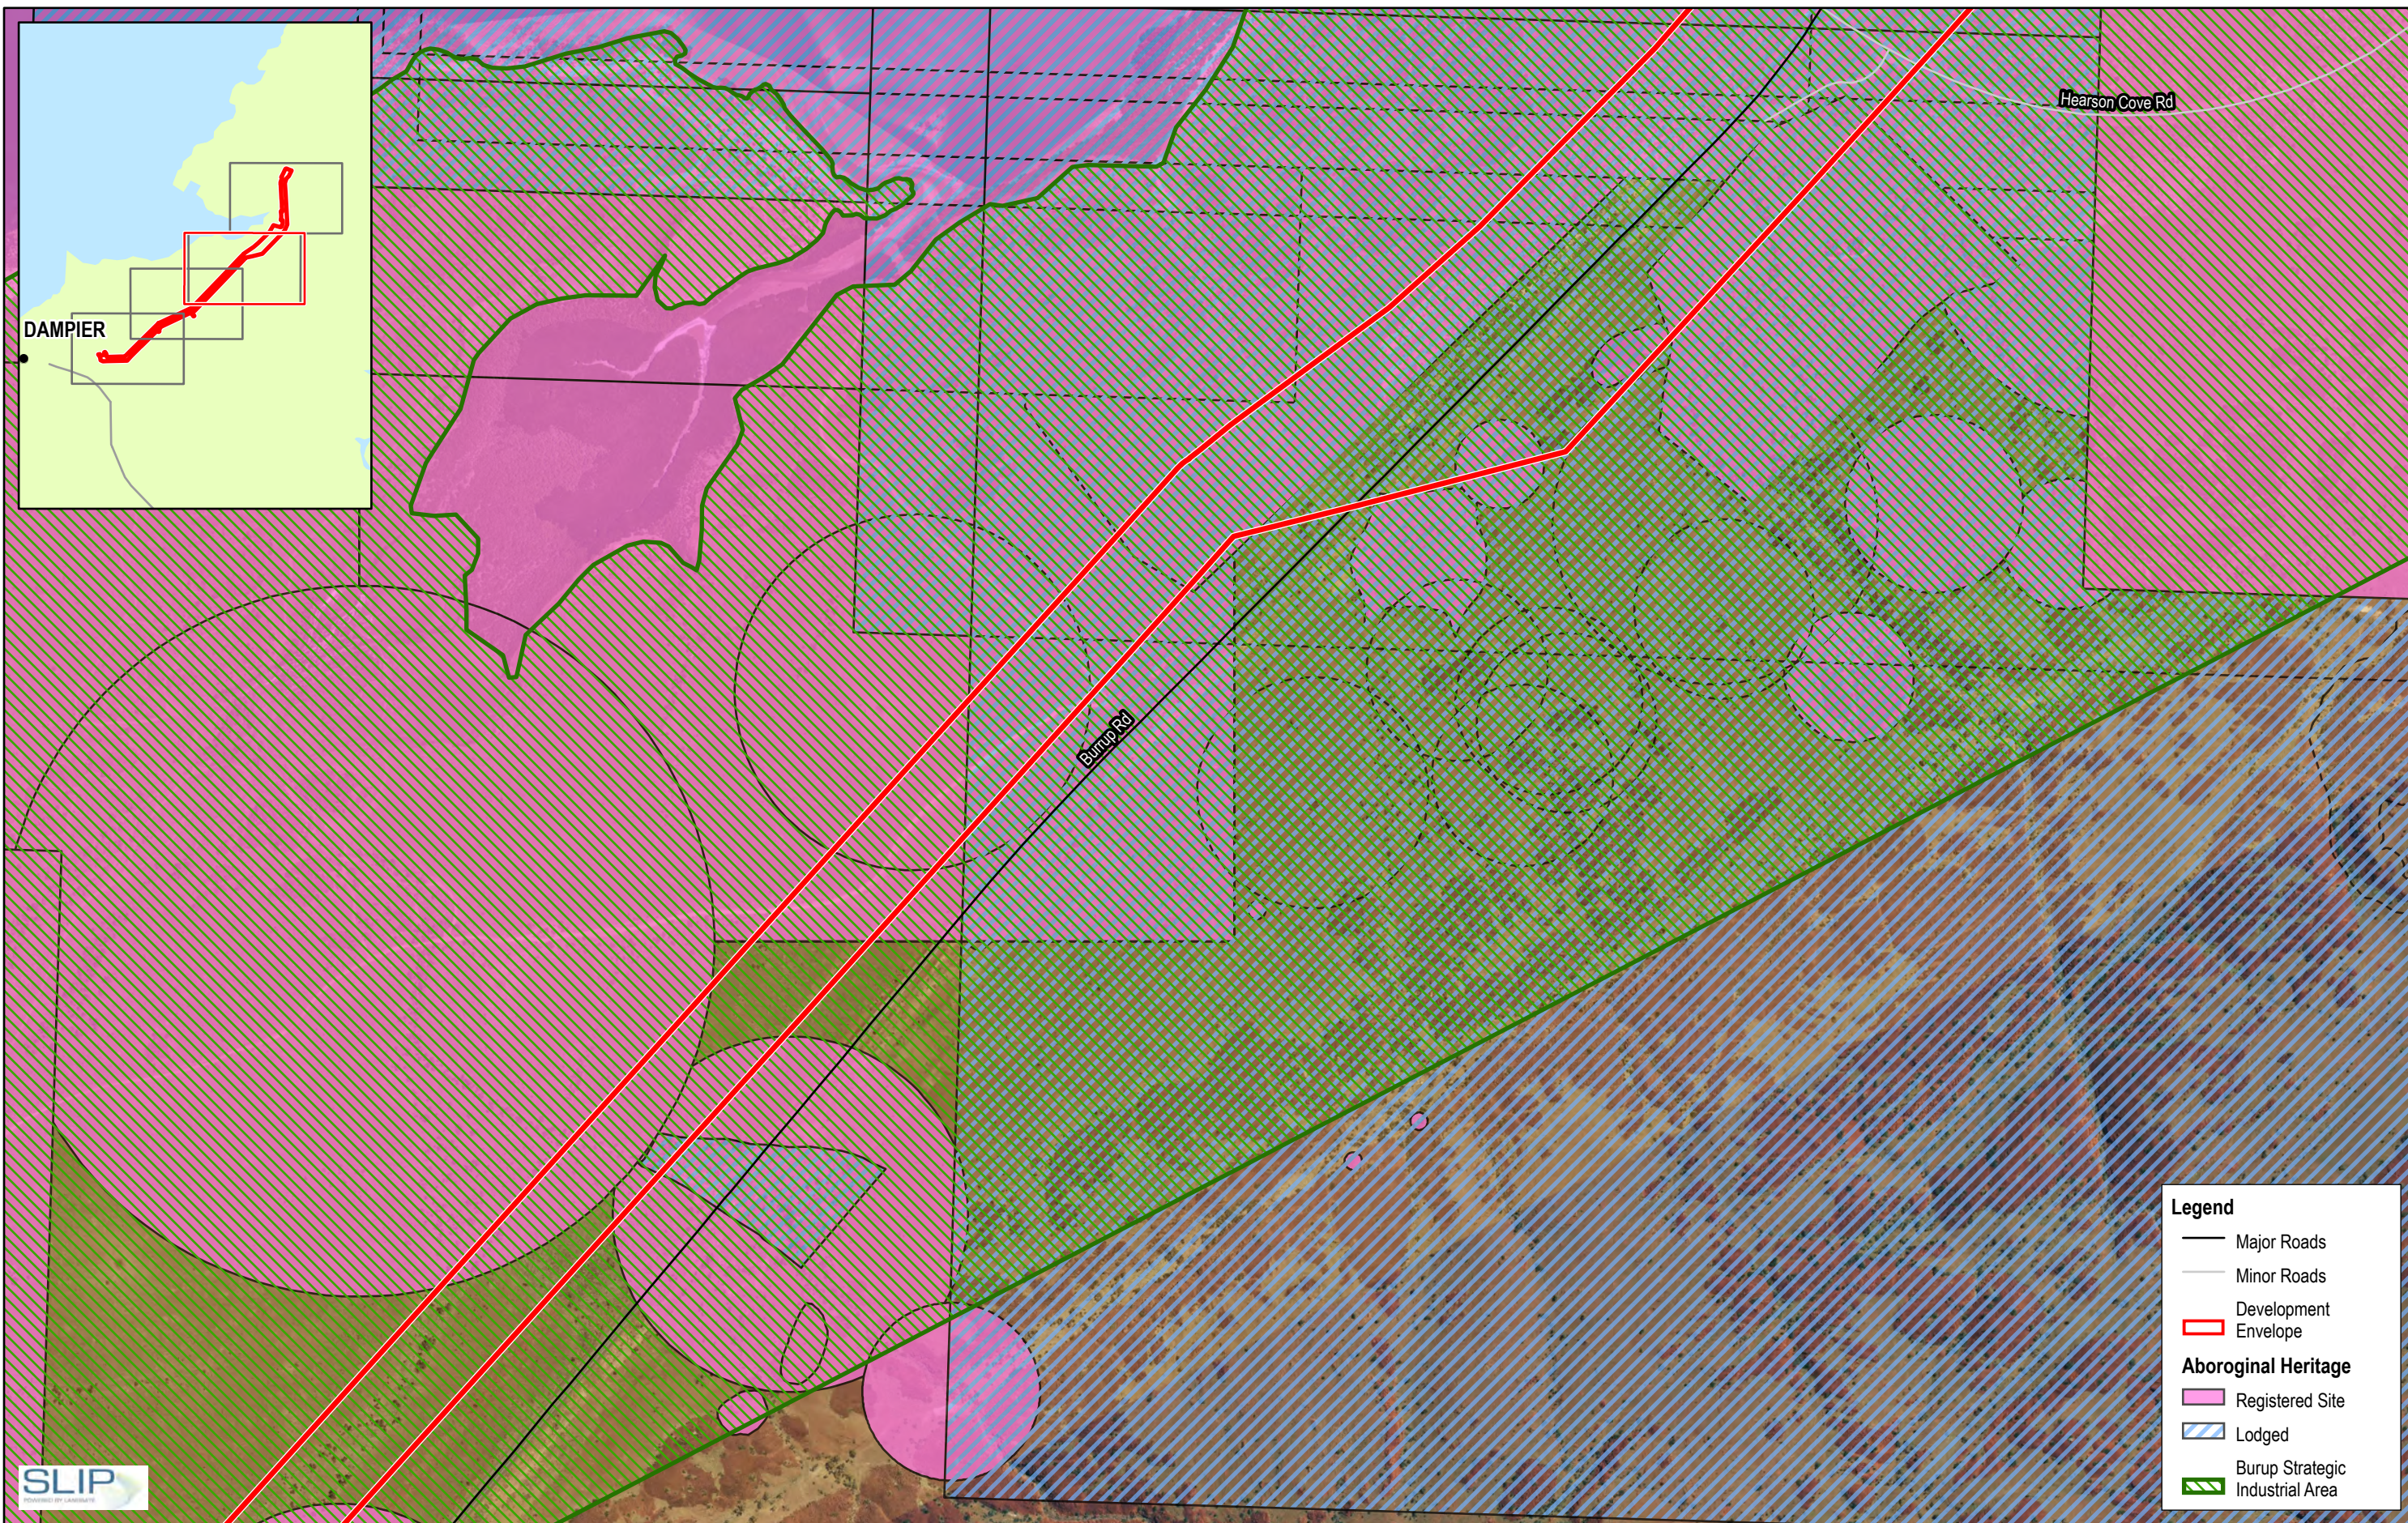

Legend

- Major Roads
- Minor Roads
- Development Envelope

Aboriginal Heritage

- Registered Site
- Lodged
- Burup Strategic Industrial Area

Paper Size ISO A3
at Scale: 1:7,000

0 0.5 1
Kilometres

Map Projection: Transverse Mercator
Horizontal Datum: GDA 1994
Grid: GDA 1994 MGA Zone 50

Horizon Power
Burrup Expansion Program

Aboriginal Heritage

Project No. 12582802
Revision No. 0
Date 07/11/2022

FIGURE 11
Page 3 of 4