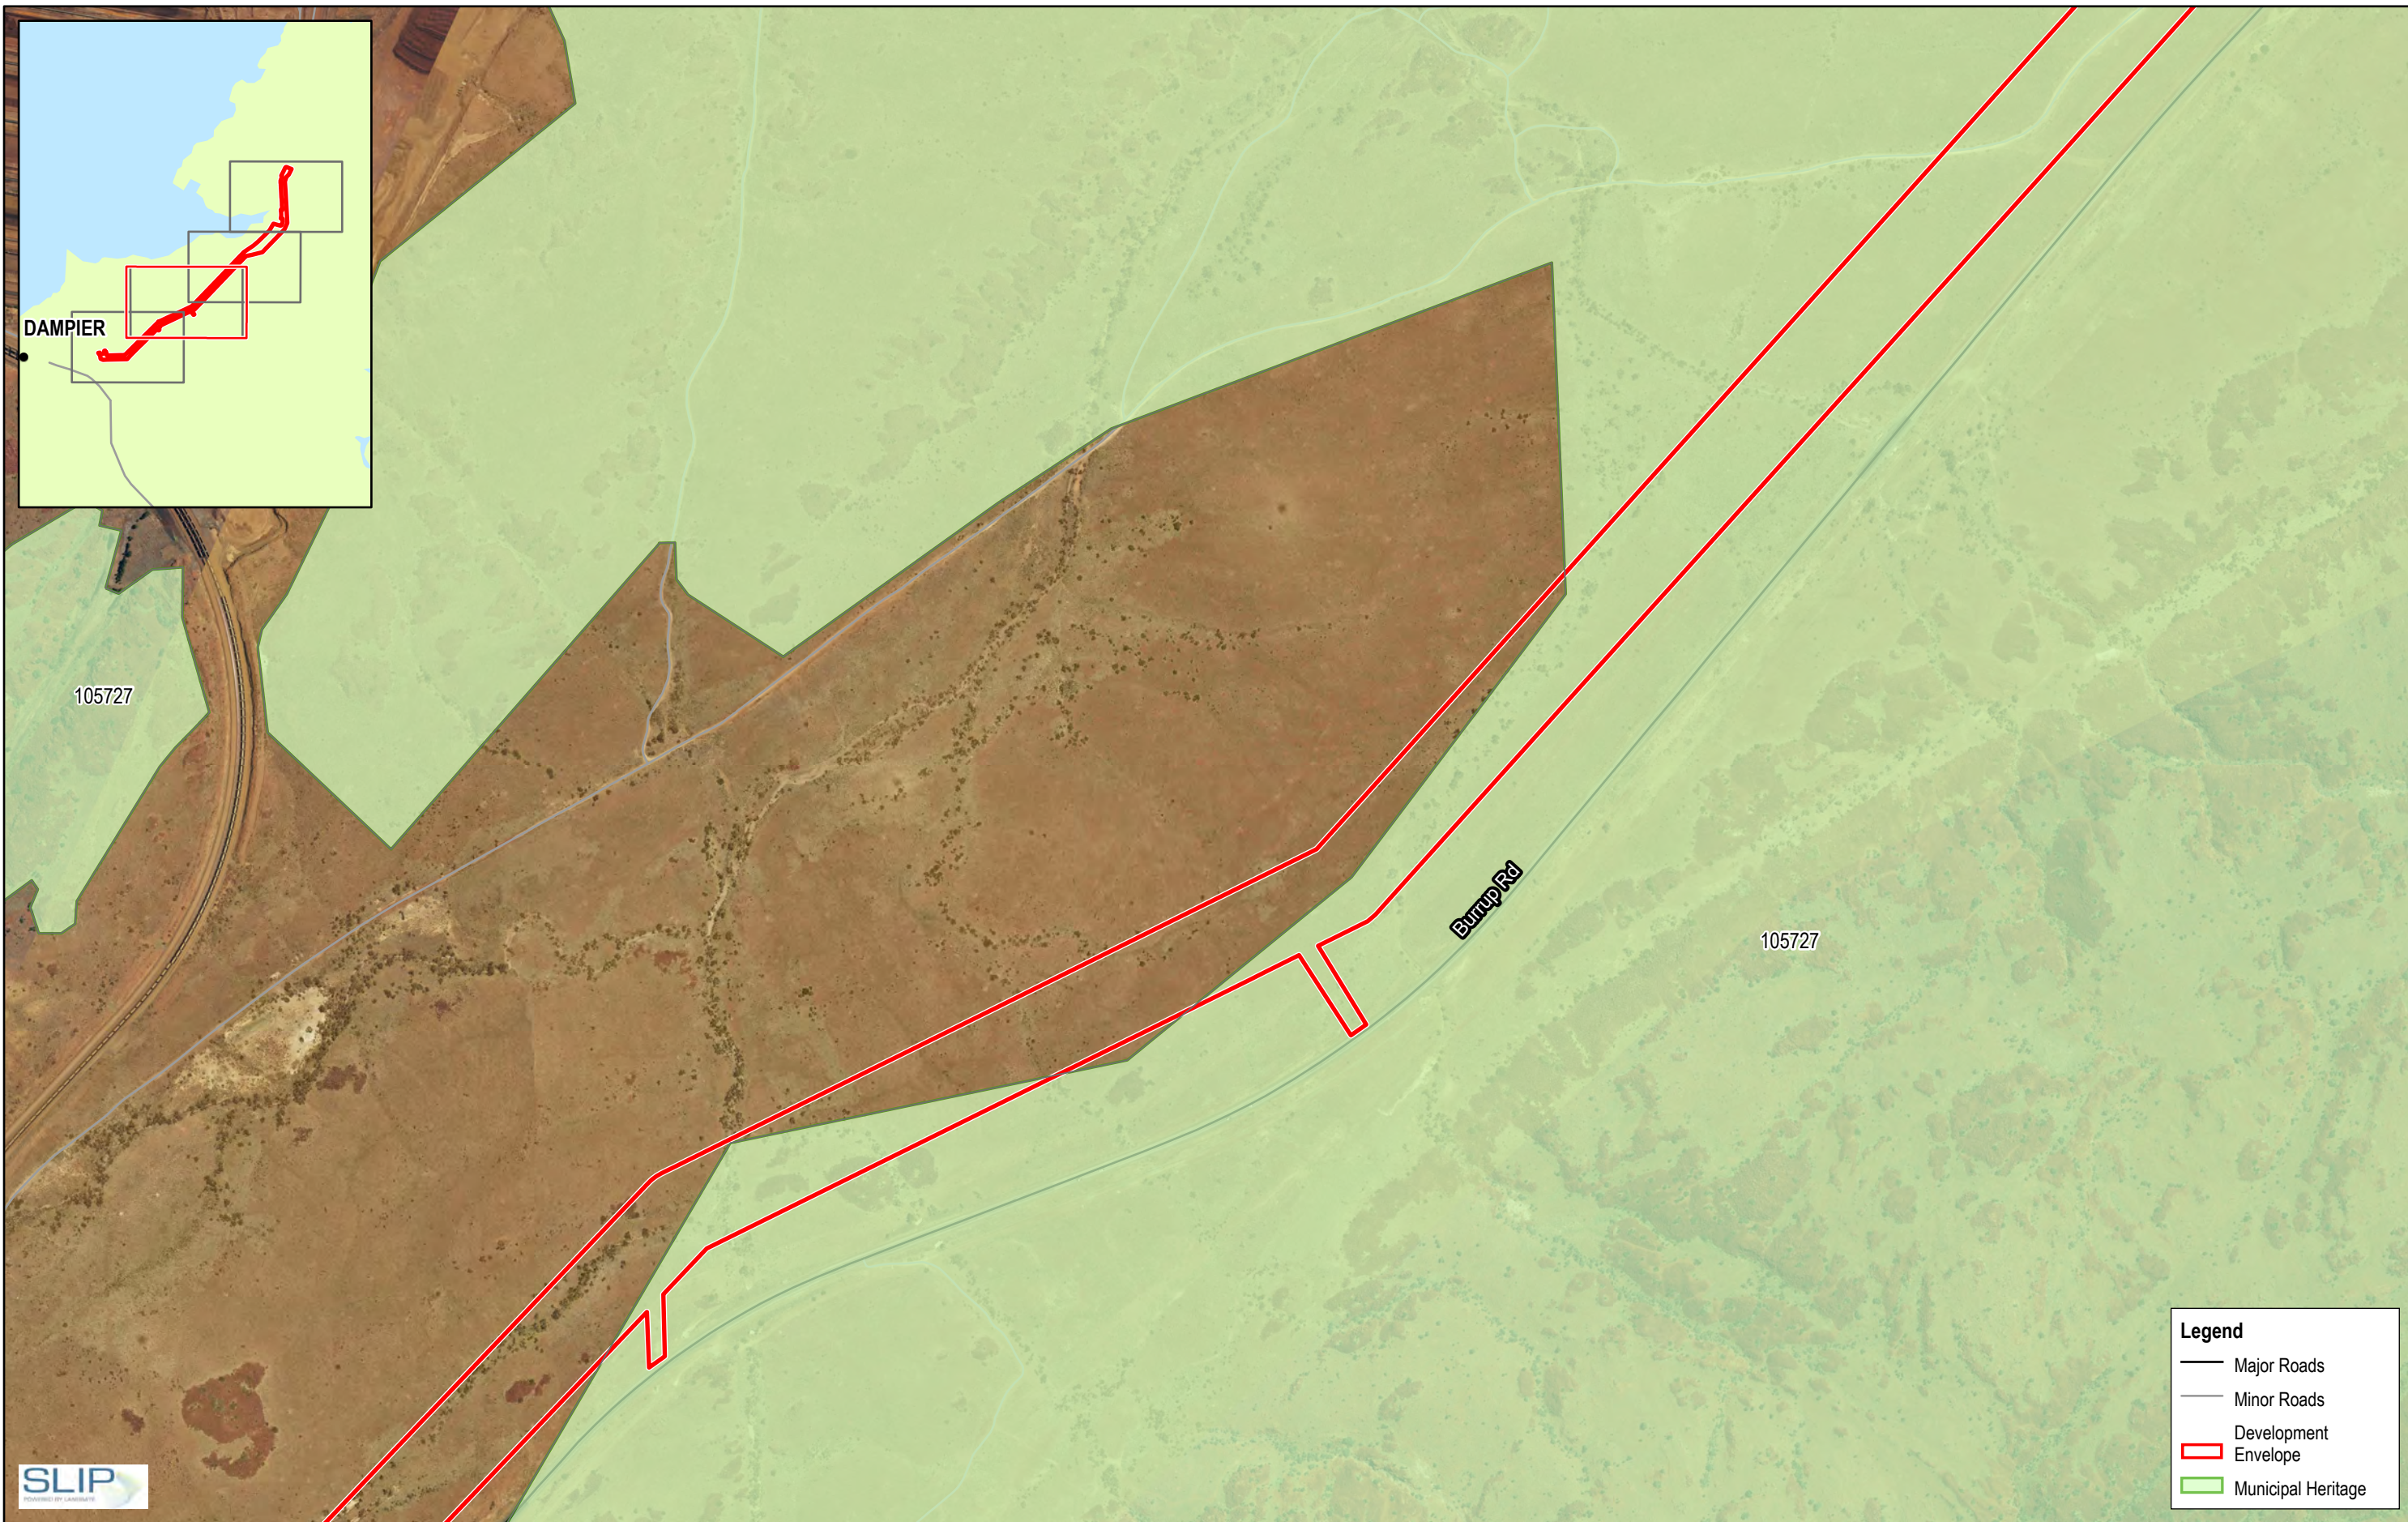

Horizon Power
Burrup Expansion Program

European Heritage

Project No. 12582802
Revision No. 0
Date 07/11/2022

FIGURE 14
Page 1 of 4

Legend

- Major Roads
- Minor Roads
- Development Envelope
- Municipal Heritage