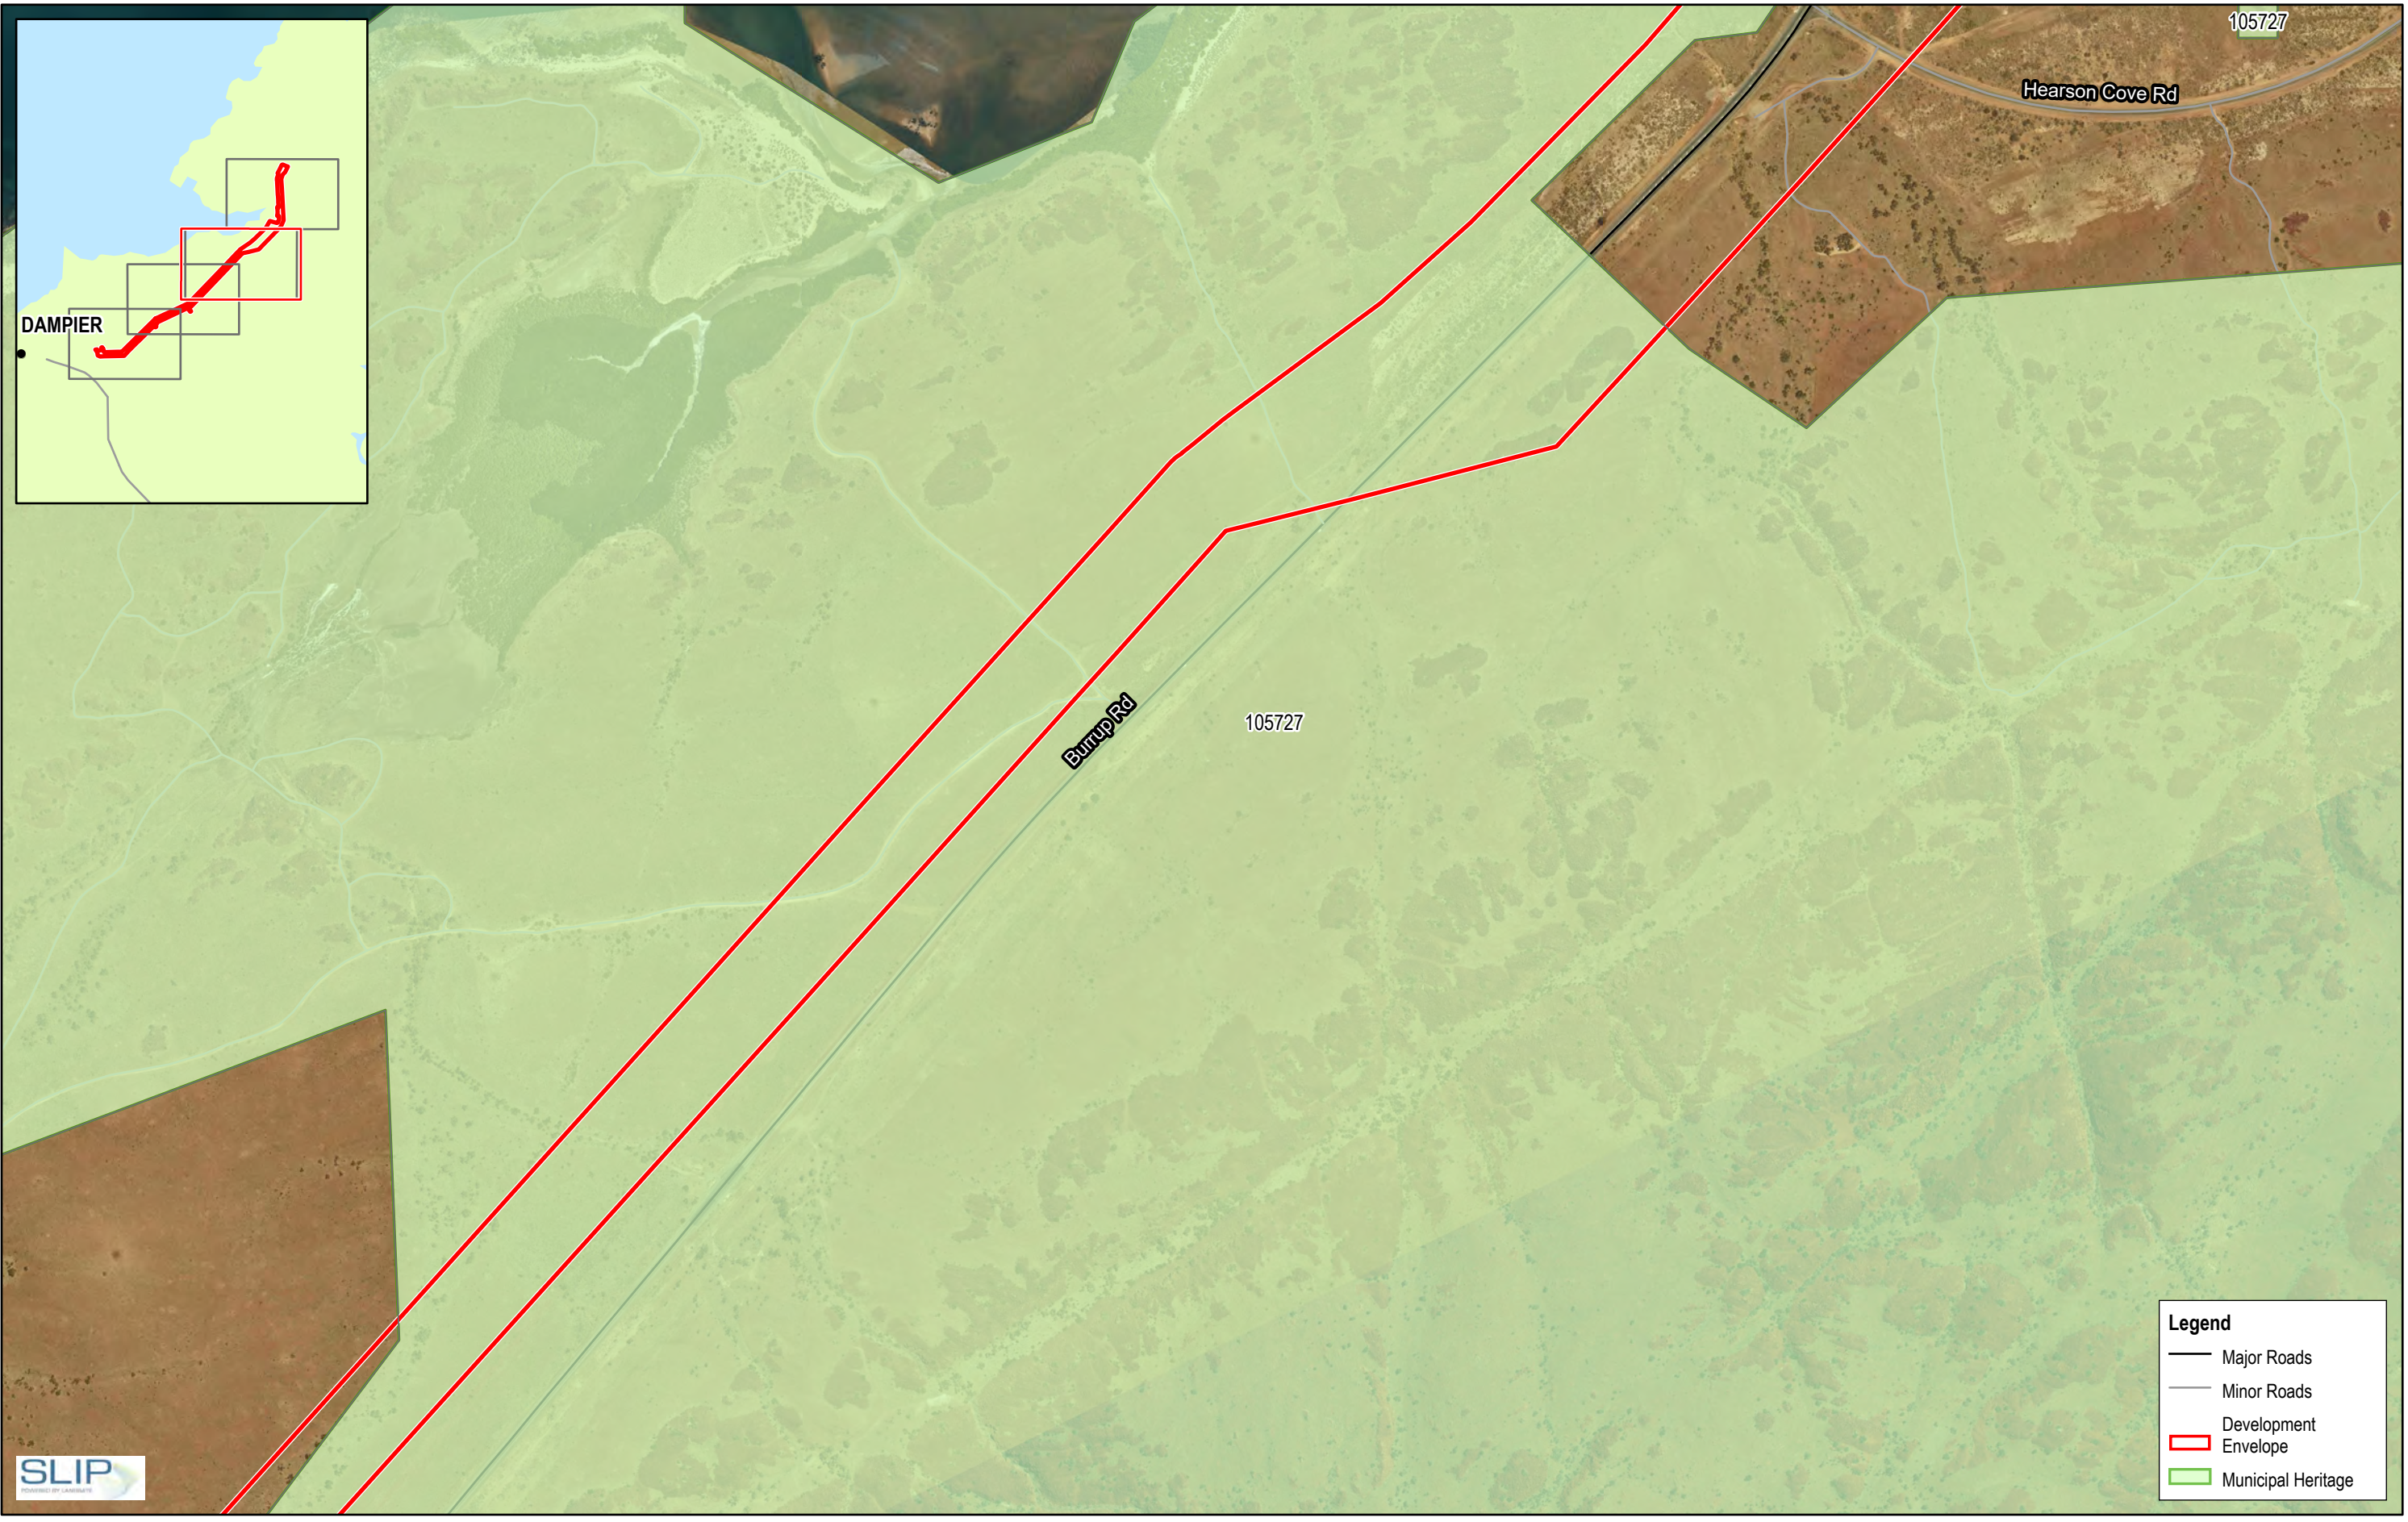

Legend

- Major Roads
- Minor Roads
- Development Envelope
- Municipal Heritage

Paper Size ISO A3
at Scale: 1:7,000

0 0.5 1
Kilometres

Map Projection: Transverse Mercator
Horizontal Datum: GDA 1994
Grid: GDA 1994 MGA Zone 50

Horizon Power
Burrup Expansion Program

European Heritage

Project No. 12582802
Revision No. 0
Date 07/11/2022

FIGURE 14
Page 3 of 4