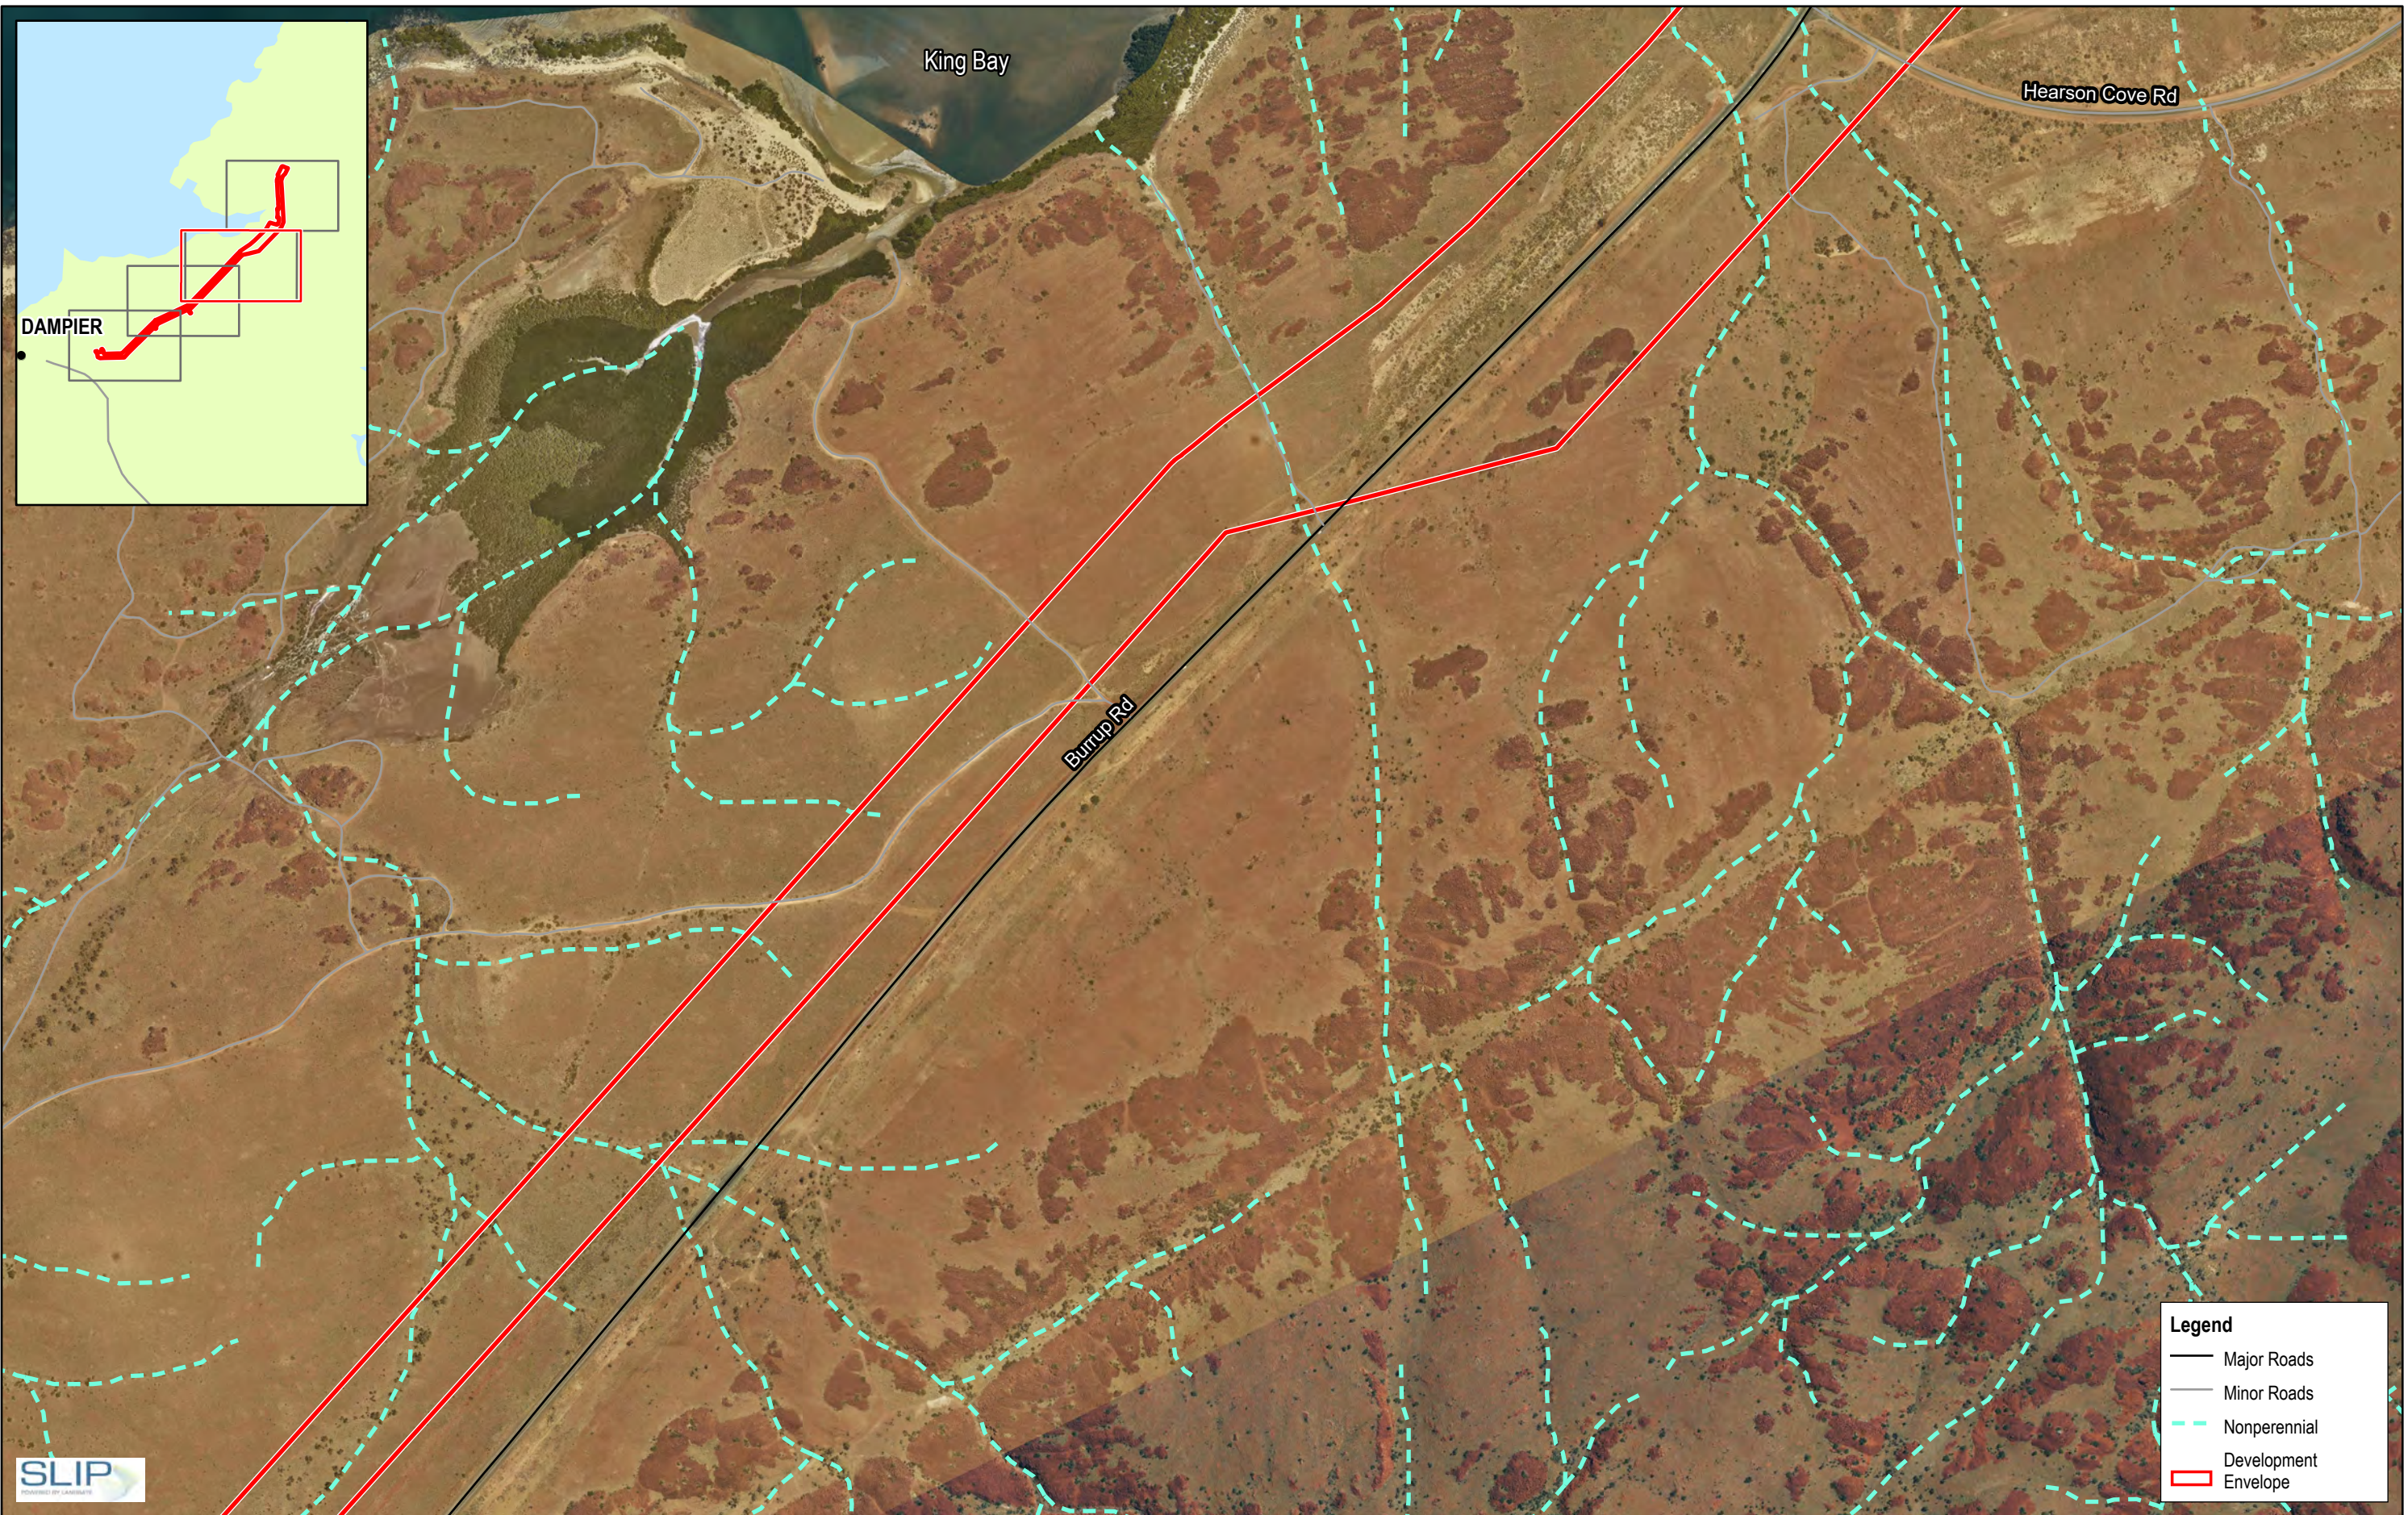

Horizon Power
Burrup Expansion Program

Surface Water

Project No. 12582802
Revision No. 0
Date 07/11/2022

FIGURE 15
Page 1 of 4

Legend

- Major Roads
- Minor Roads
- - - Nonperennial
- ▭ Development Envelope