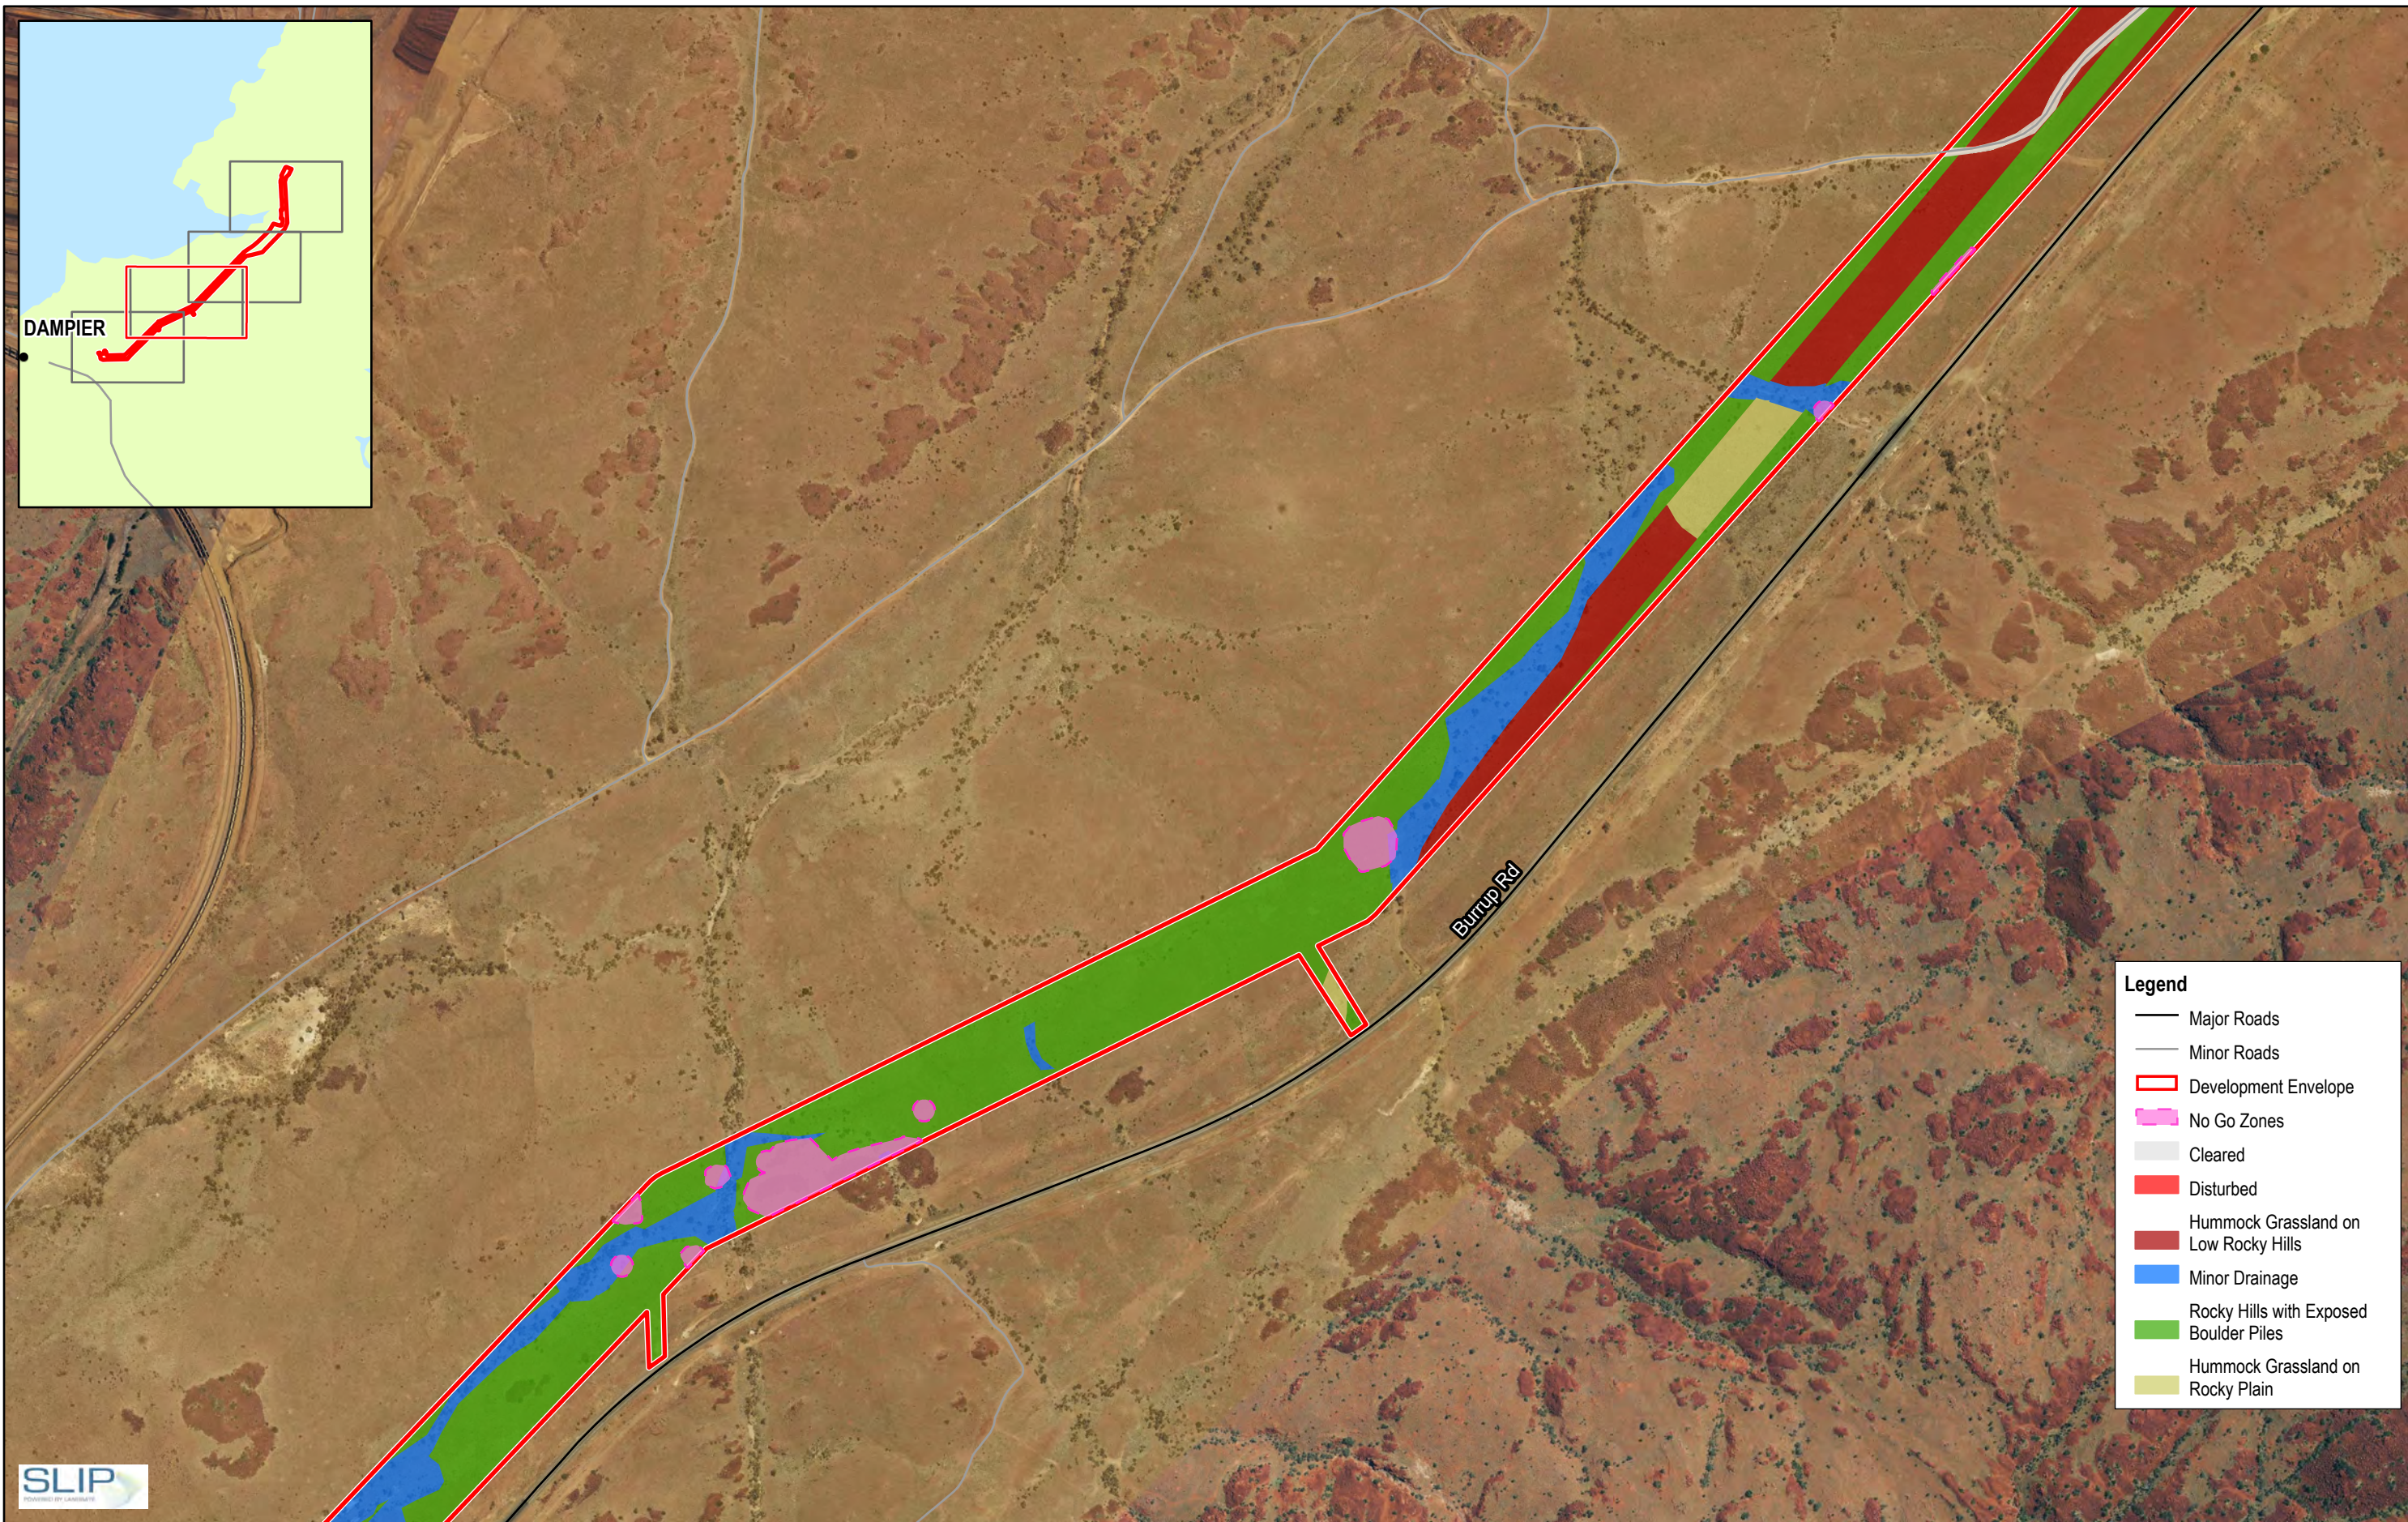

Paper Size ISO A3
at Scale: 1:7,000

0 0.5 1
Kilometres

Map Projection: Transverse Mercator
Horizontal Datum: GDA 1994
Grid: GDA 1994 MGA Zone 50

Horizon Power
Burrup Expansion Program

Fauna Habitats

Project No. 12582802
Revision No. 0
Date 07/11/2022

FIGURE 10
Page 2 of 4