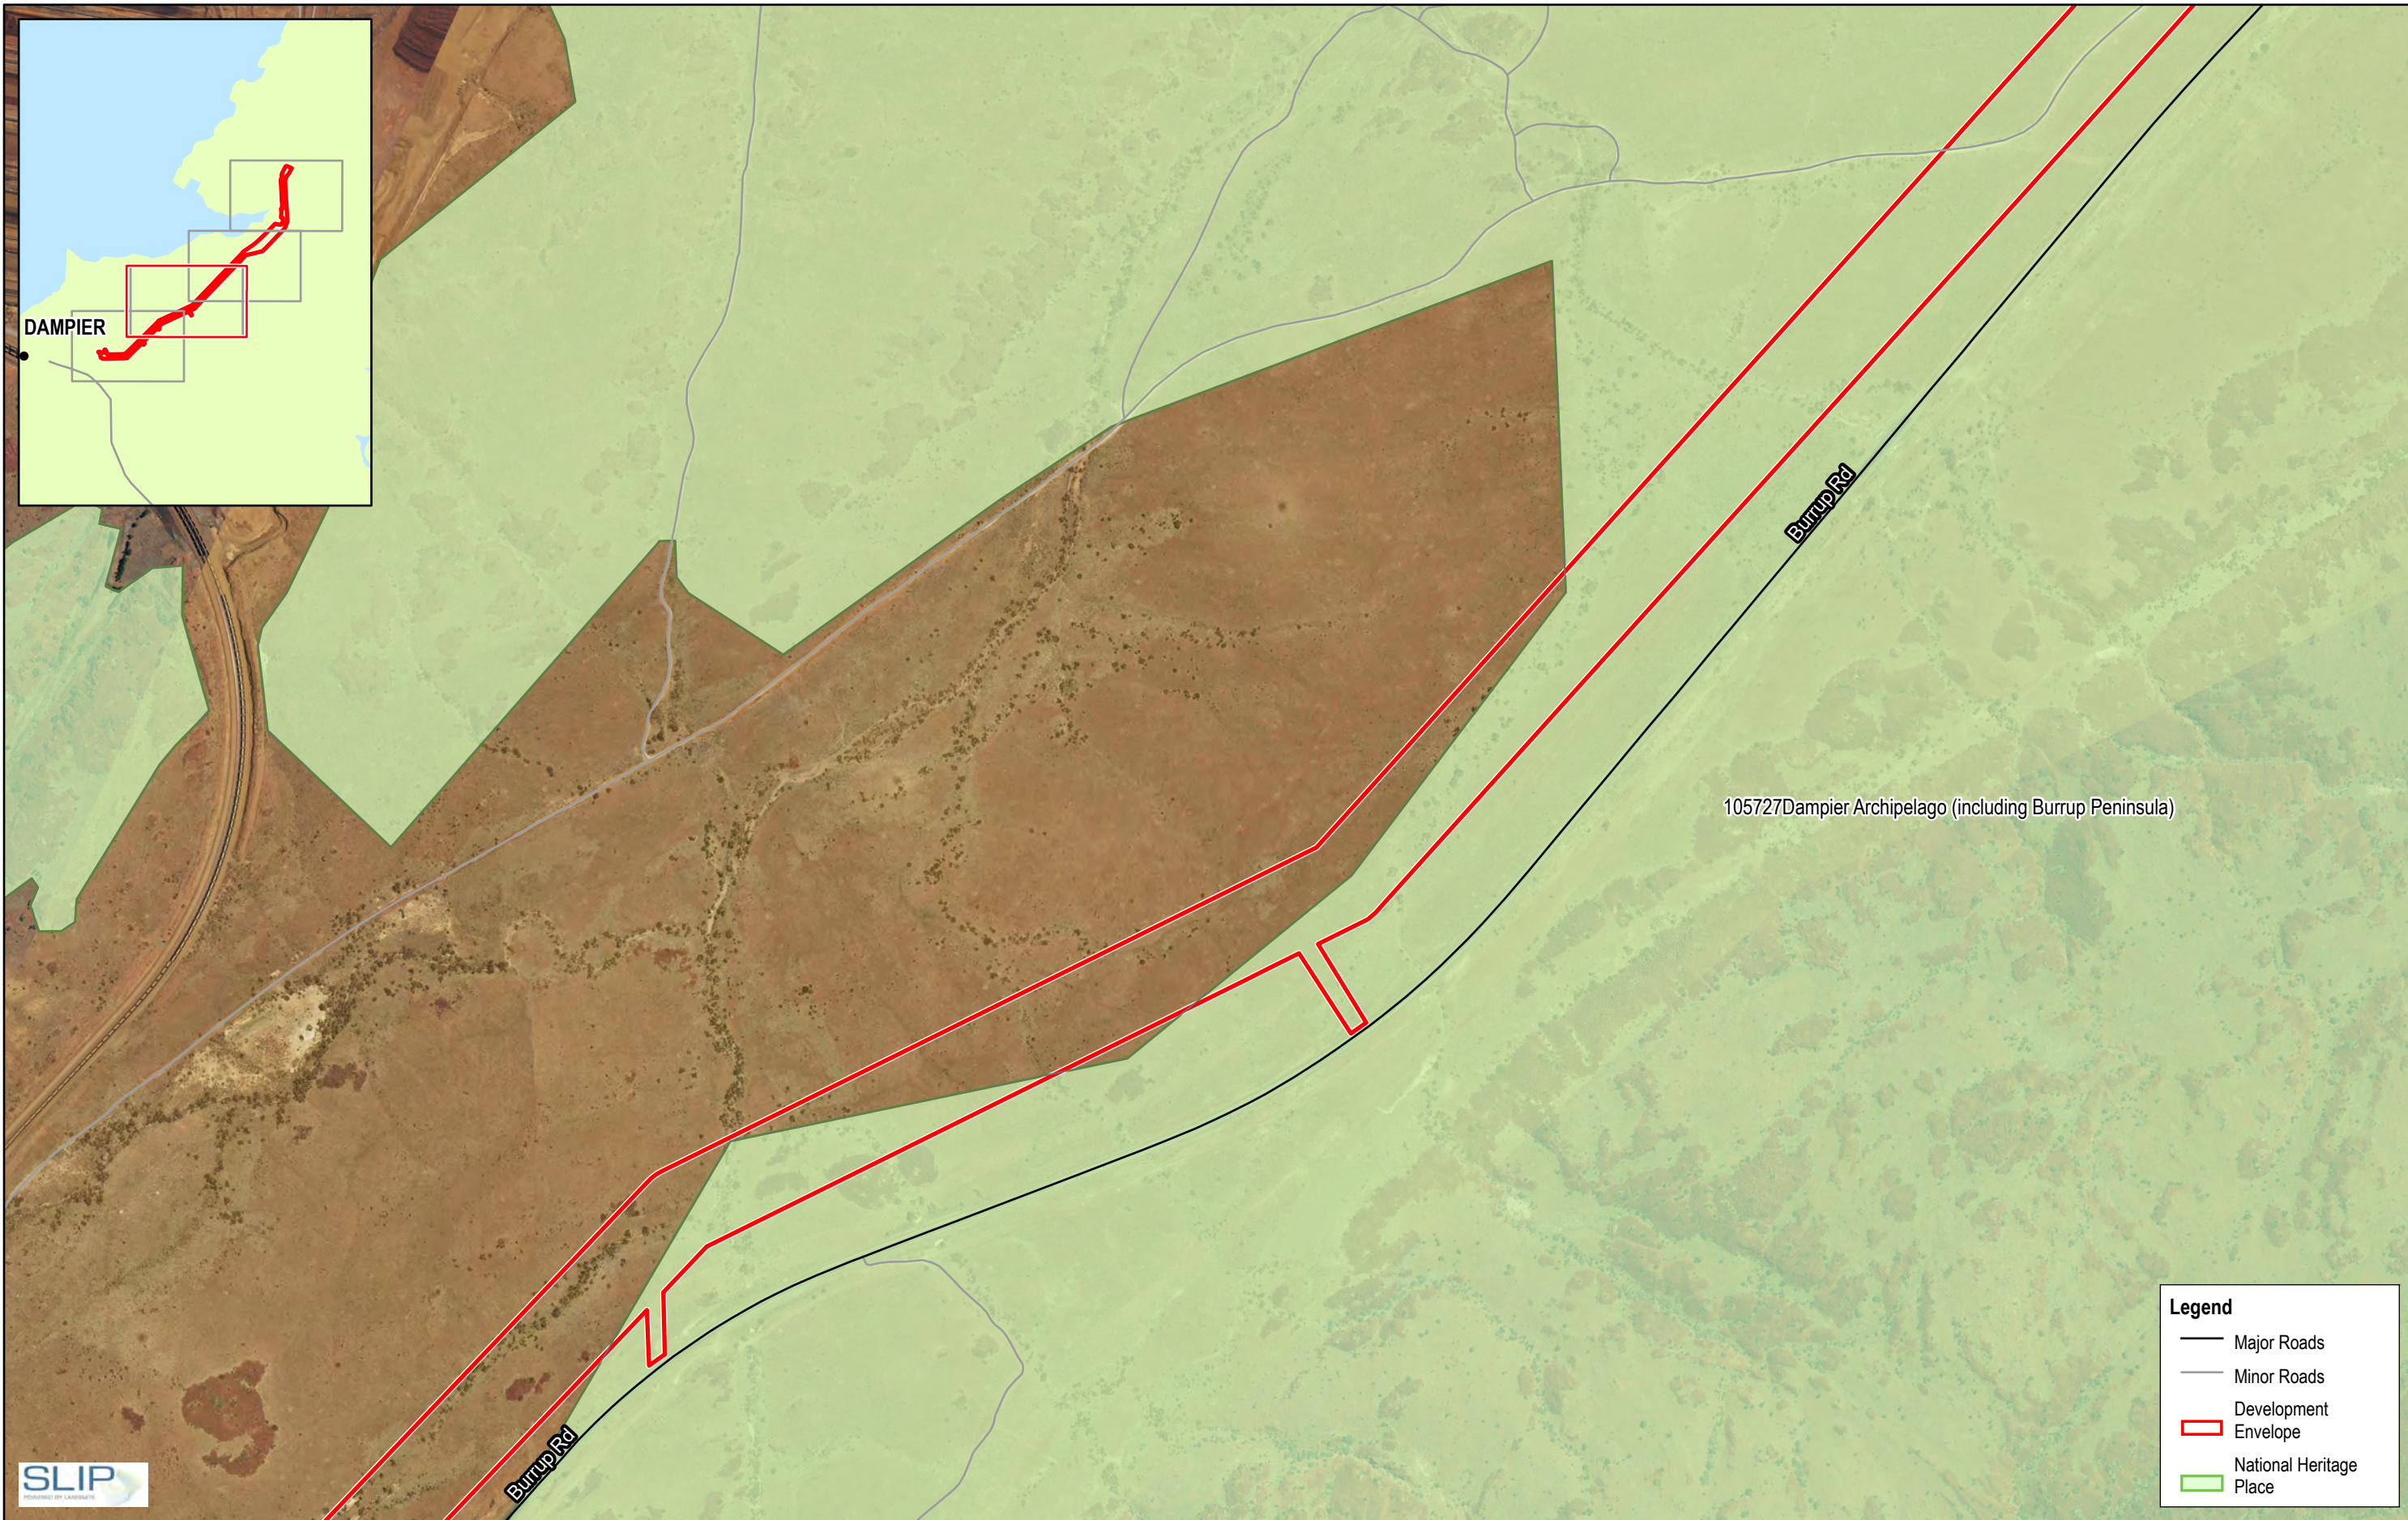

Horizon Power
Burrup Expansion Program

National Heritage

Project No. 12582802
Revision No. 0
Date 07/11/2022

FIGURE 13
Page 1 of 4

Paper Size ISO A3
at Scale: 1:7,000

0 0.5 1
Kilometres

Map Projection: Transverse Mercator
Horizontal Datum: GDA 1994
Grid: GDA 1994 MGA Zone 50