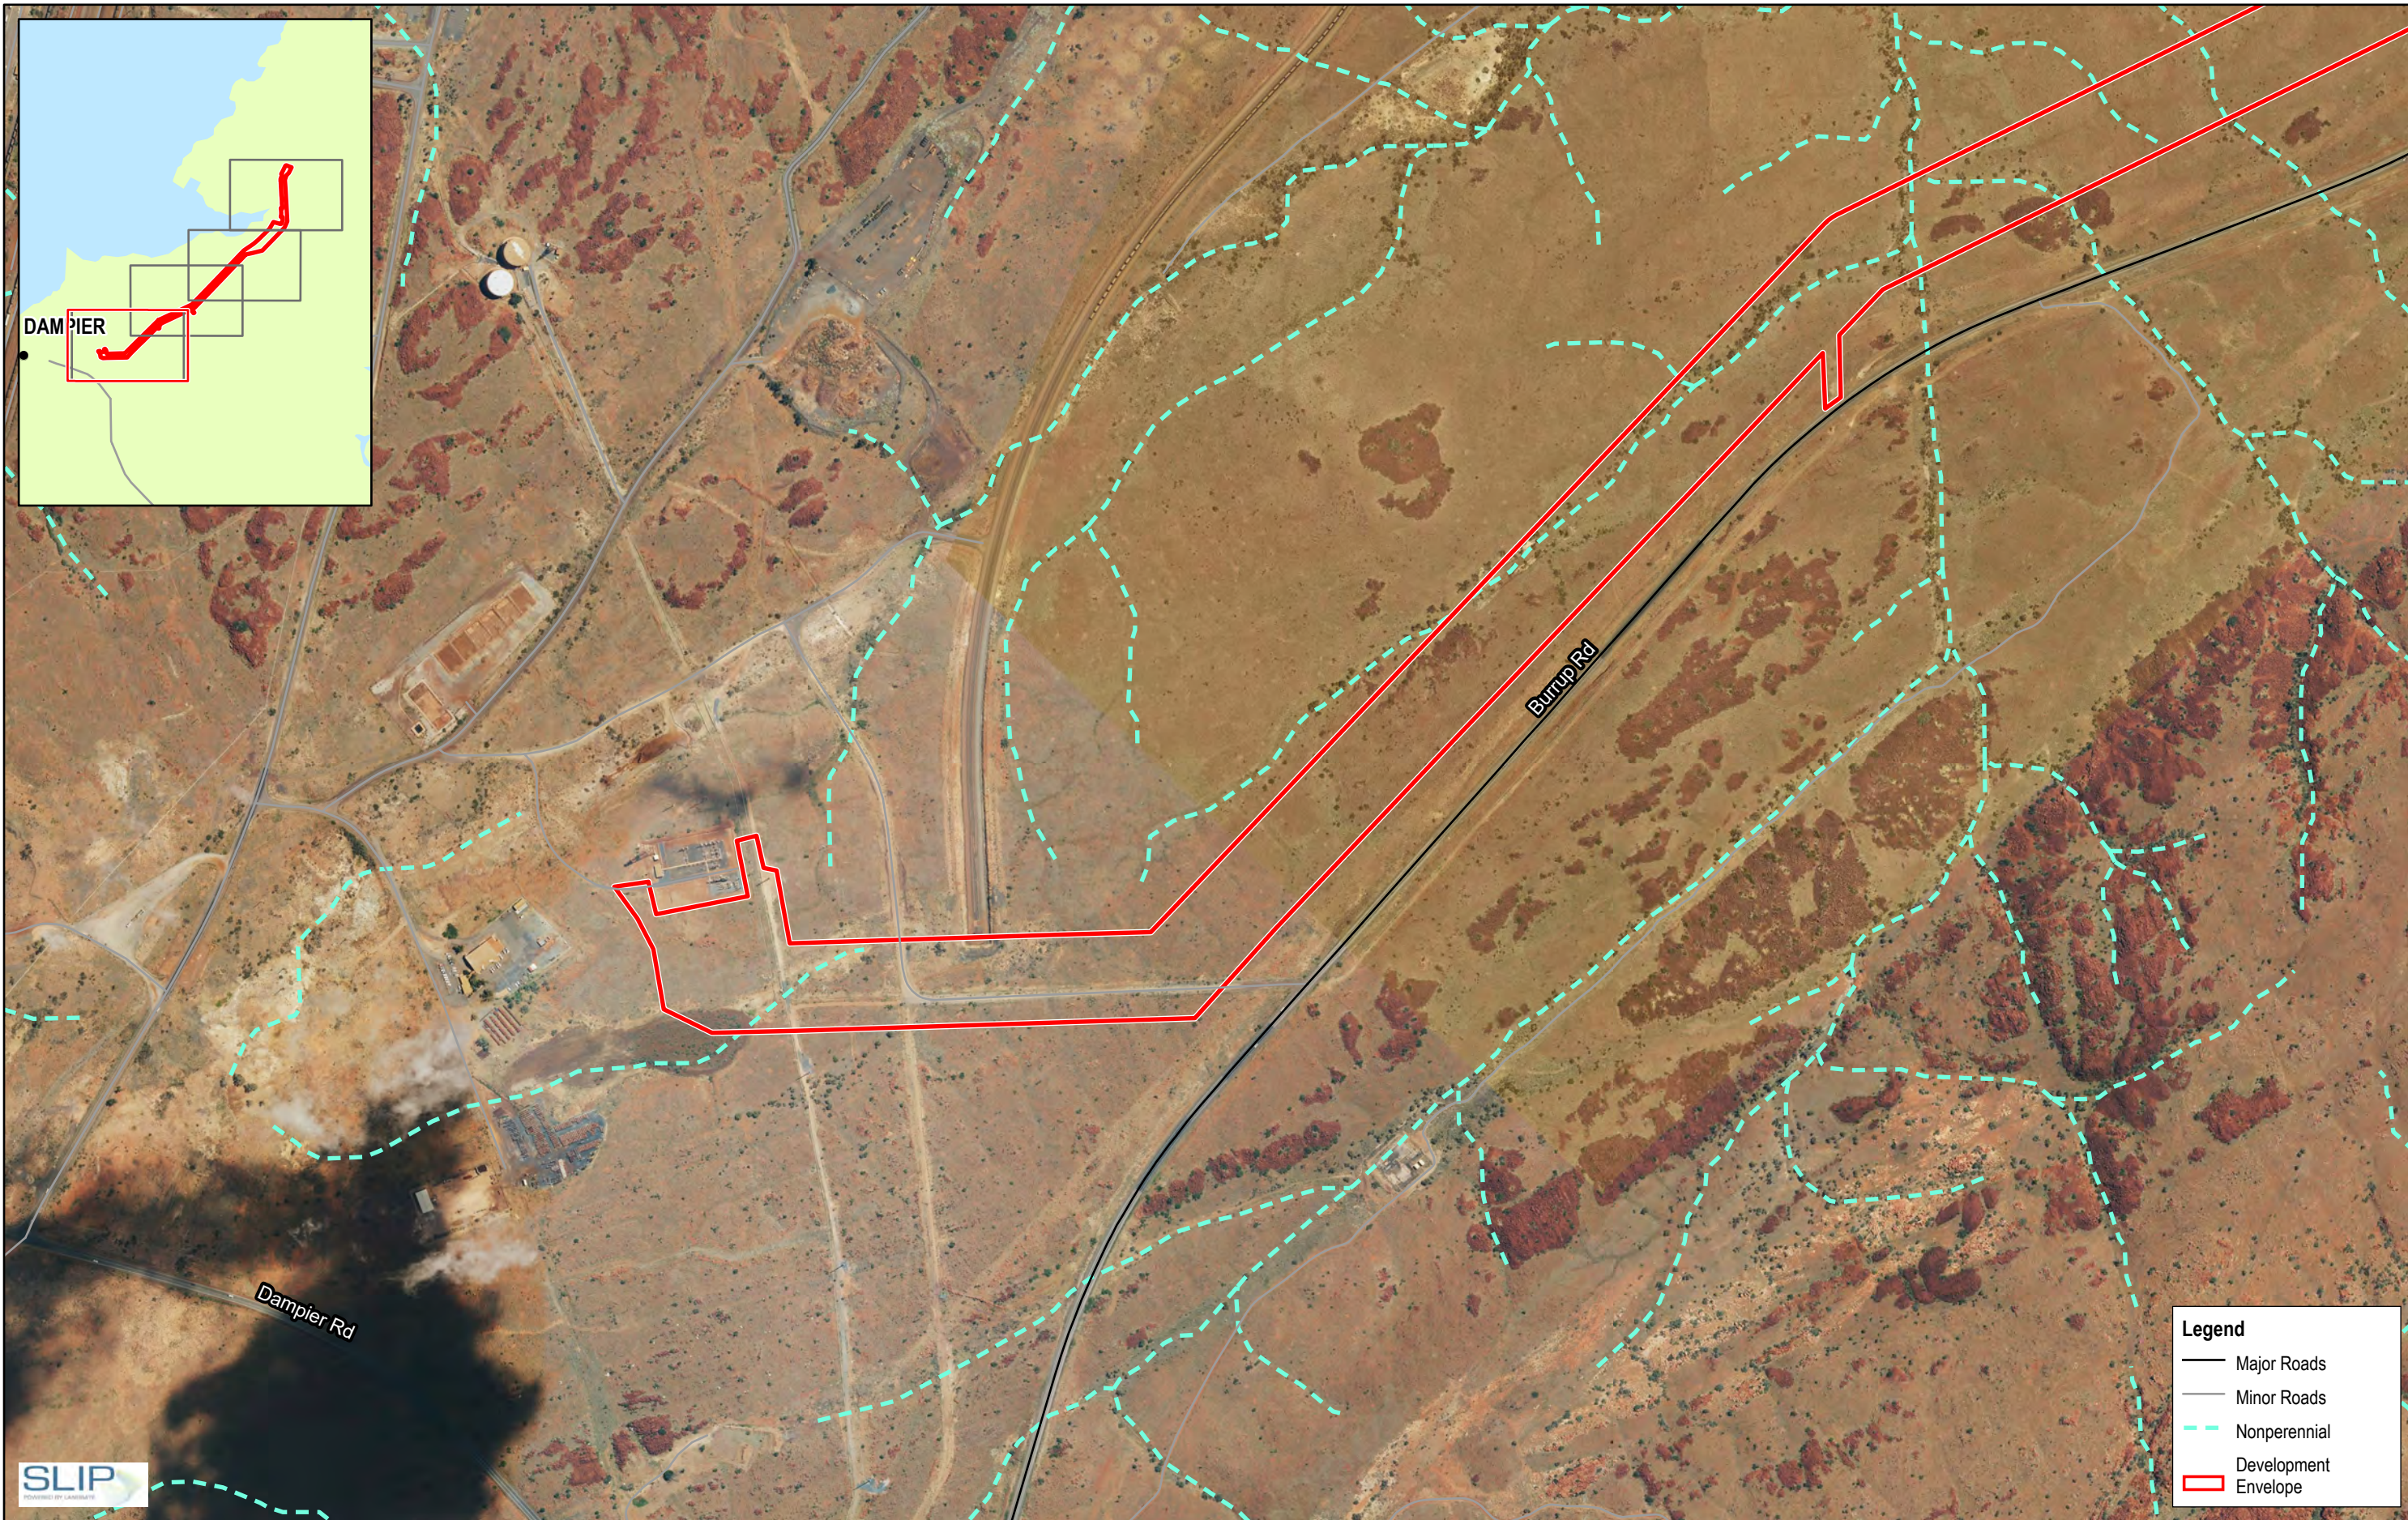

Legend	
	Major Roads
	Minor Roads
	Nonperennial
	Development Envelope

Paper Size ISO A3
at Scale: 1:7,000

0 0.5 1
Kilometres

Map Projection: Transverse Mercator
Horizontal Datum: GDA 1994
Grid: GDA 1994 MGA Zone 50

Horizon Power
Burrup Expansion Program

Surface Water

Project No. 12582802
Revision No. 0
Date 07/11/2022

FIGURE 15
Page 1 of 4