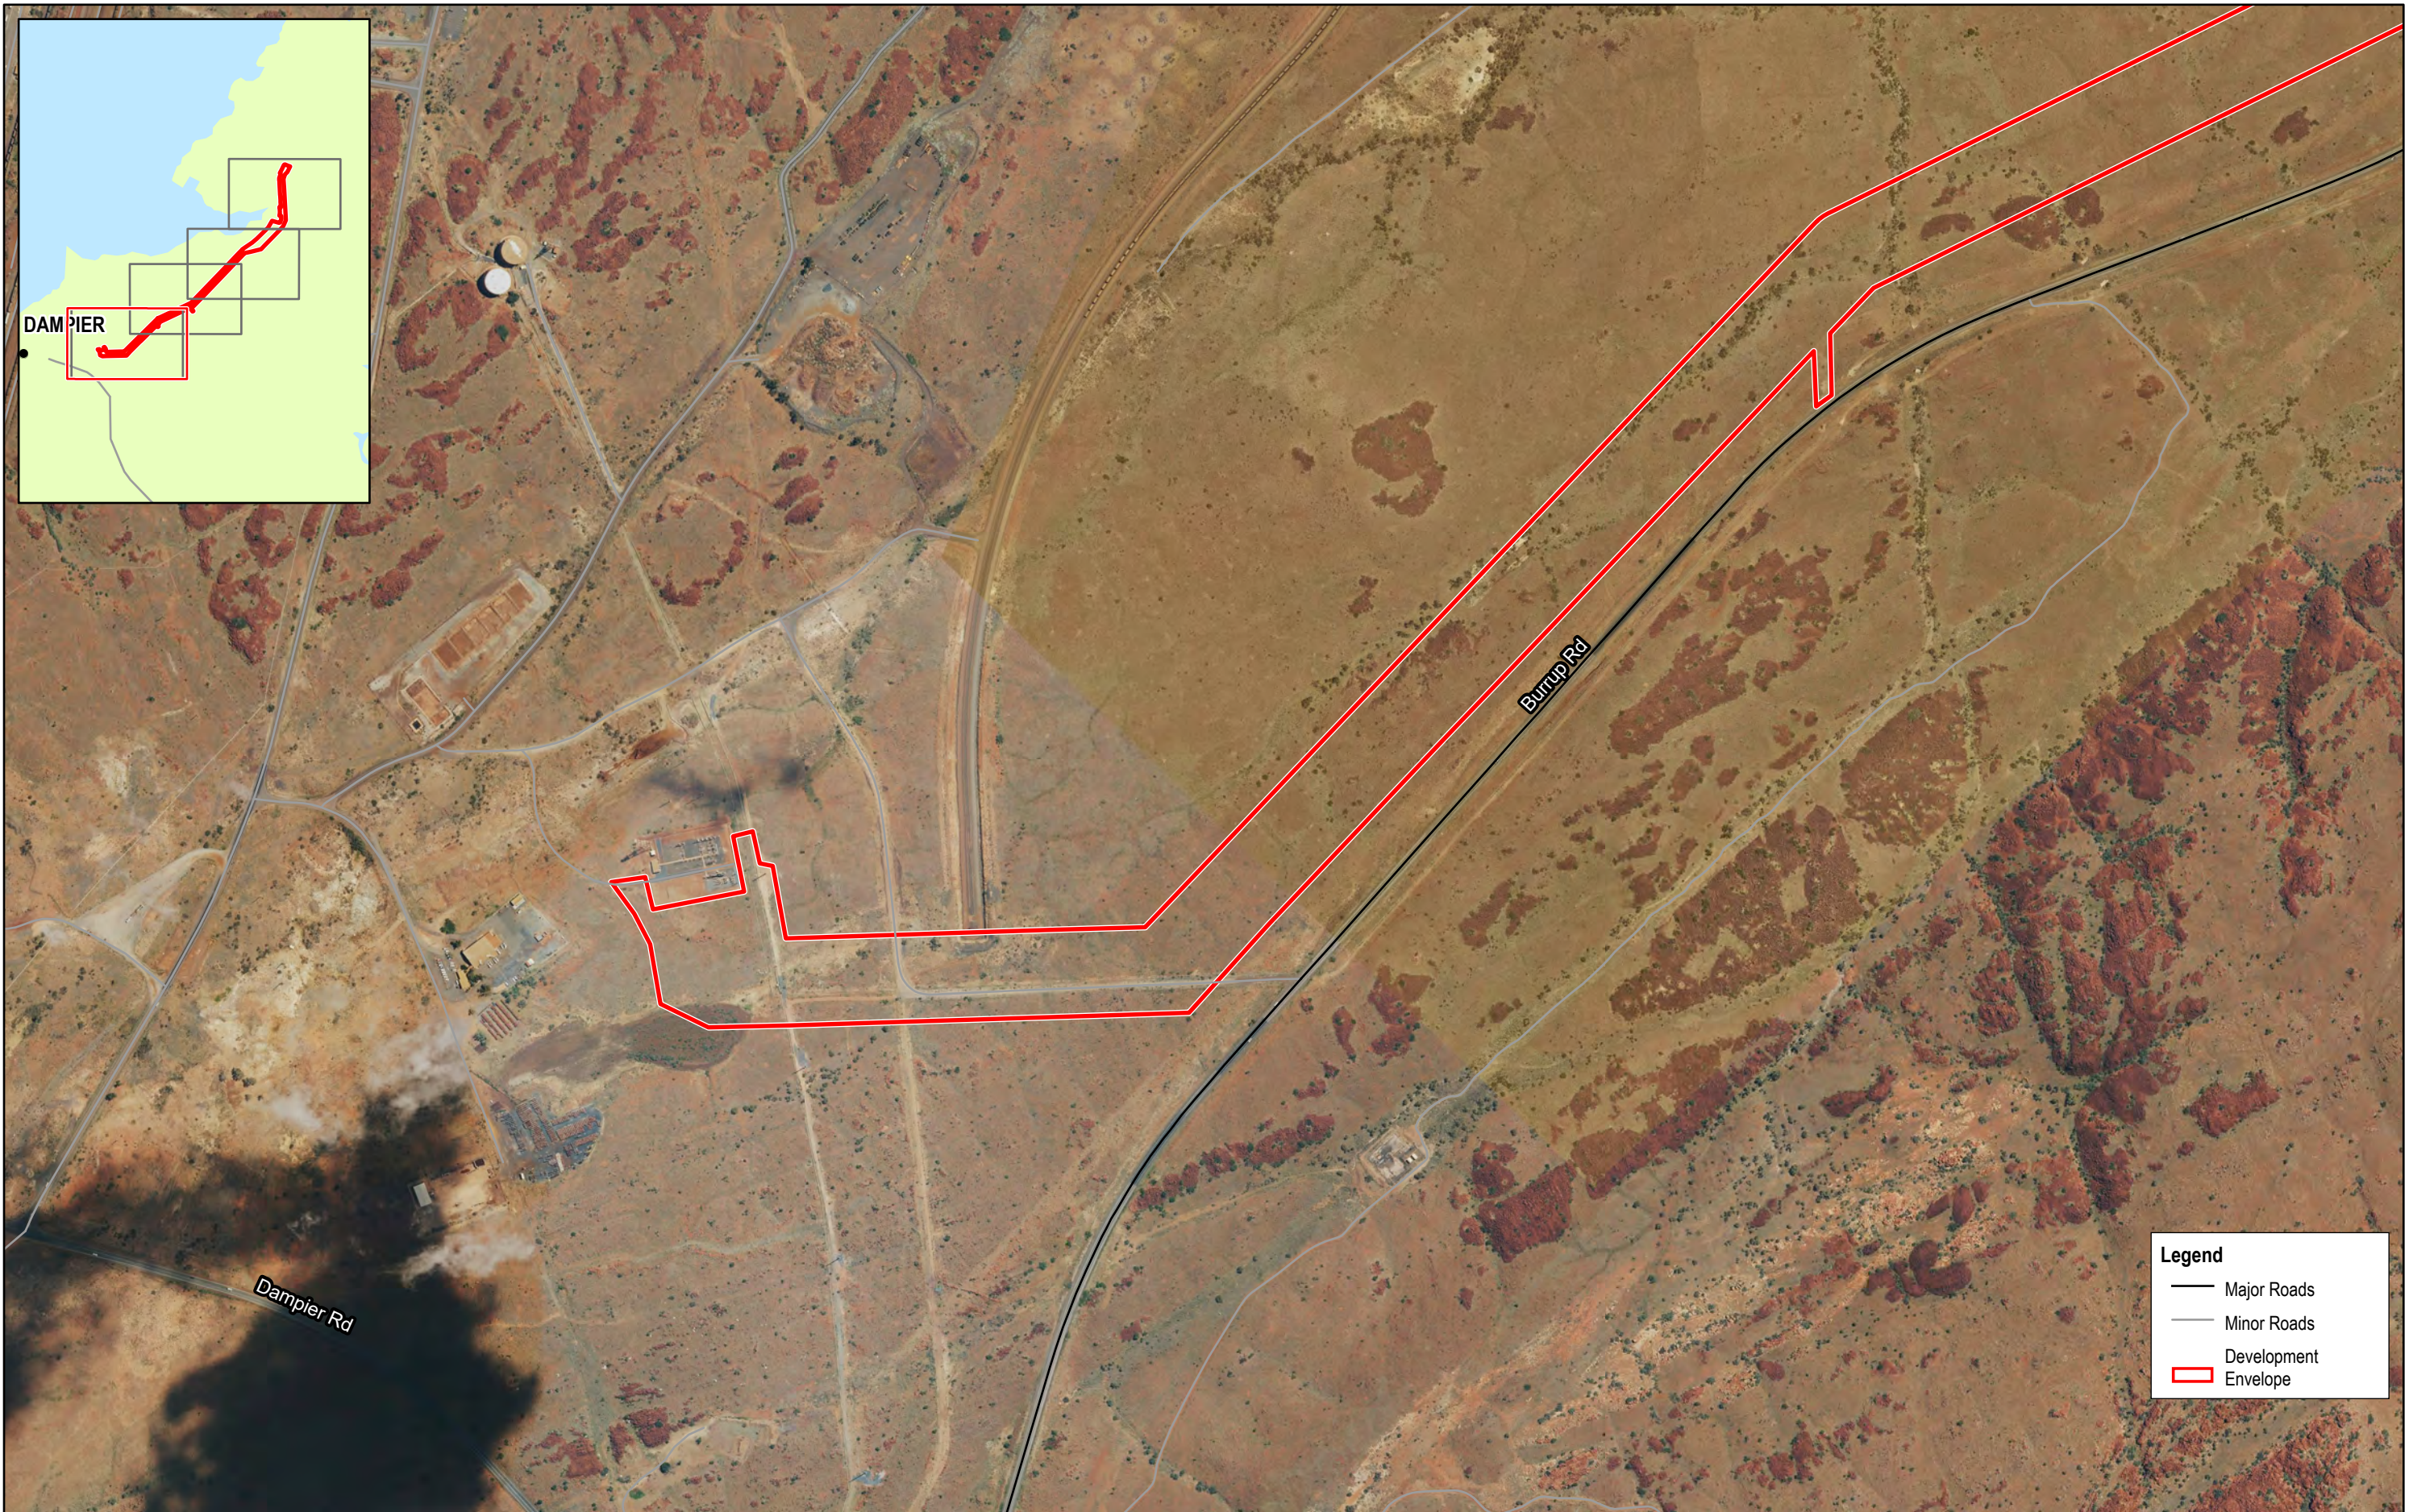

Horizon Power
Burrup Expansion Program

Surface Water

Project No. 12582802
Revision No. 0
Date 07/11/2022

FIGURE 15
Page 4 of 4

Legend

- Major Roads
- Minor Roads
- Development Envelope

Paper Size ISO A3
at Scale: 1:7,000