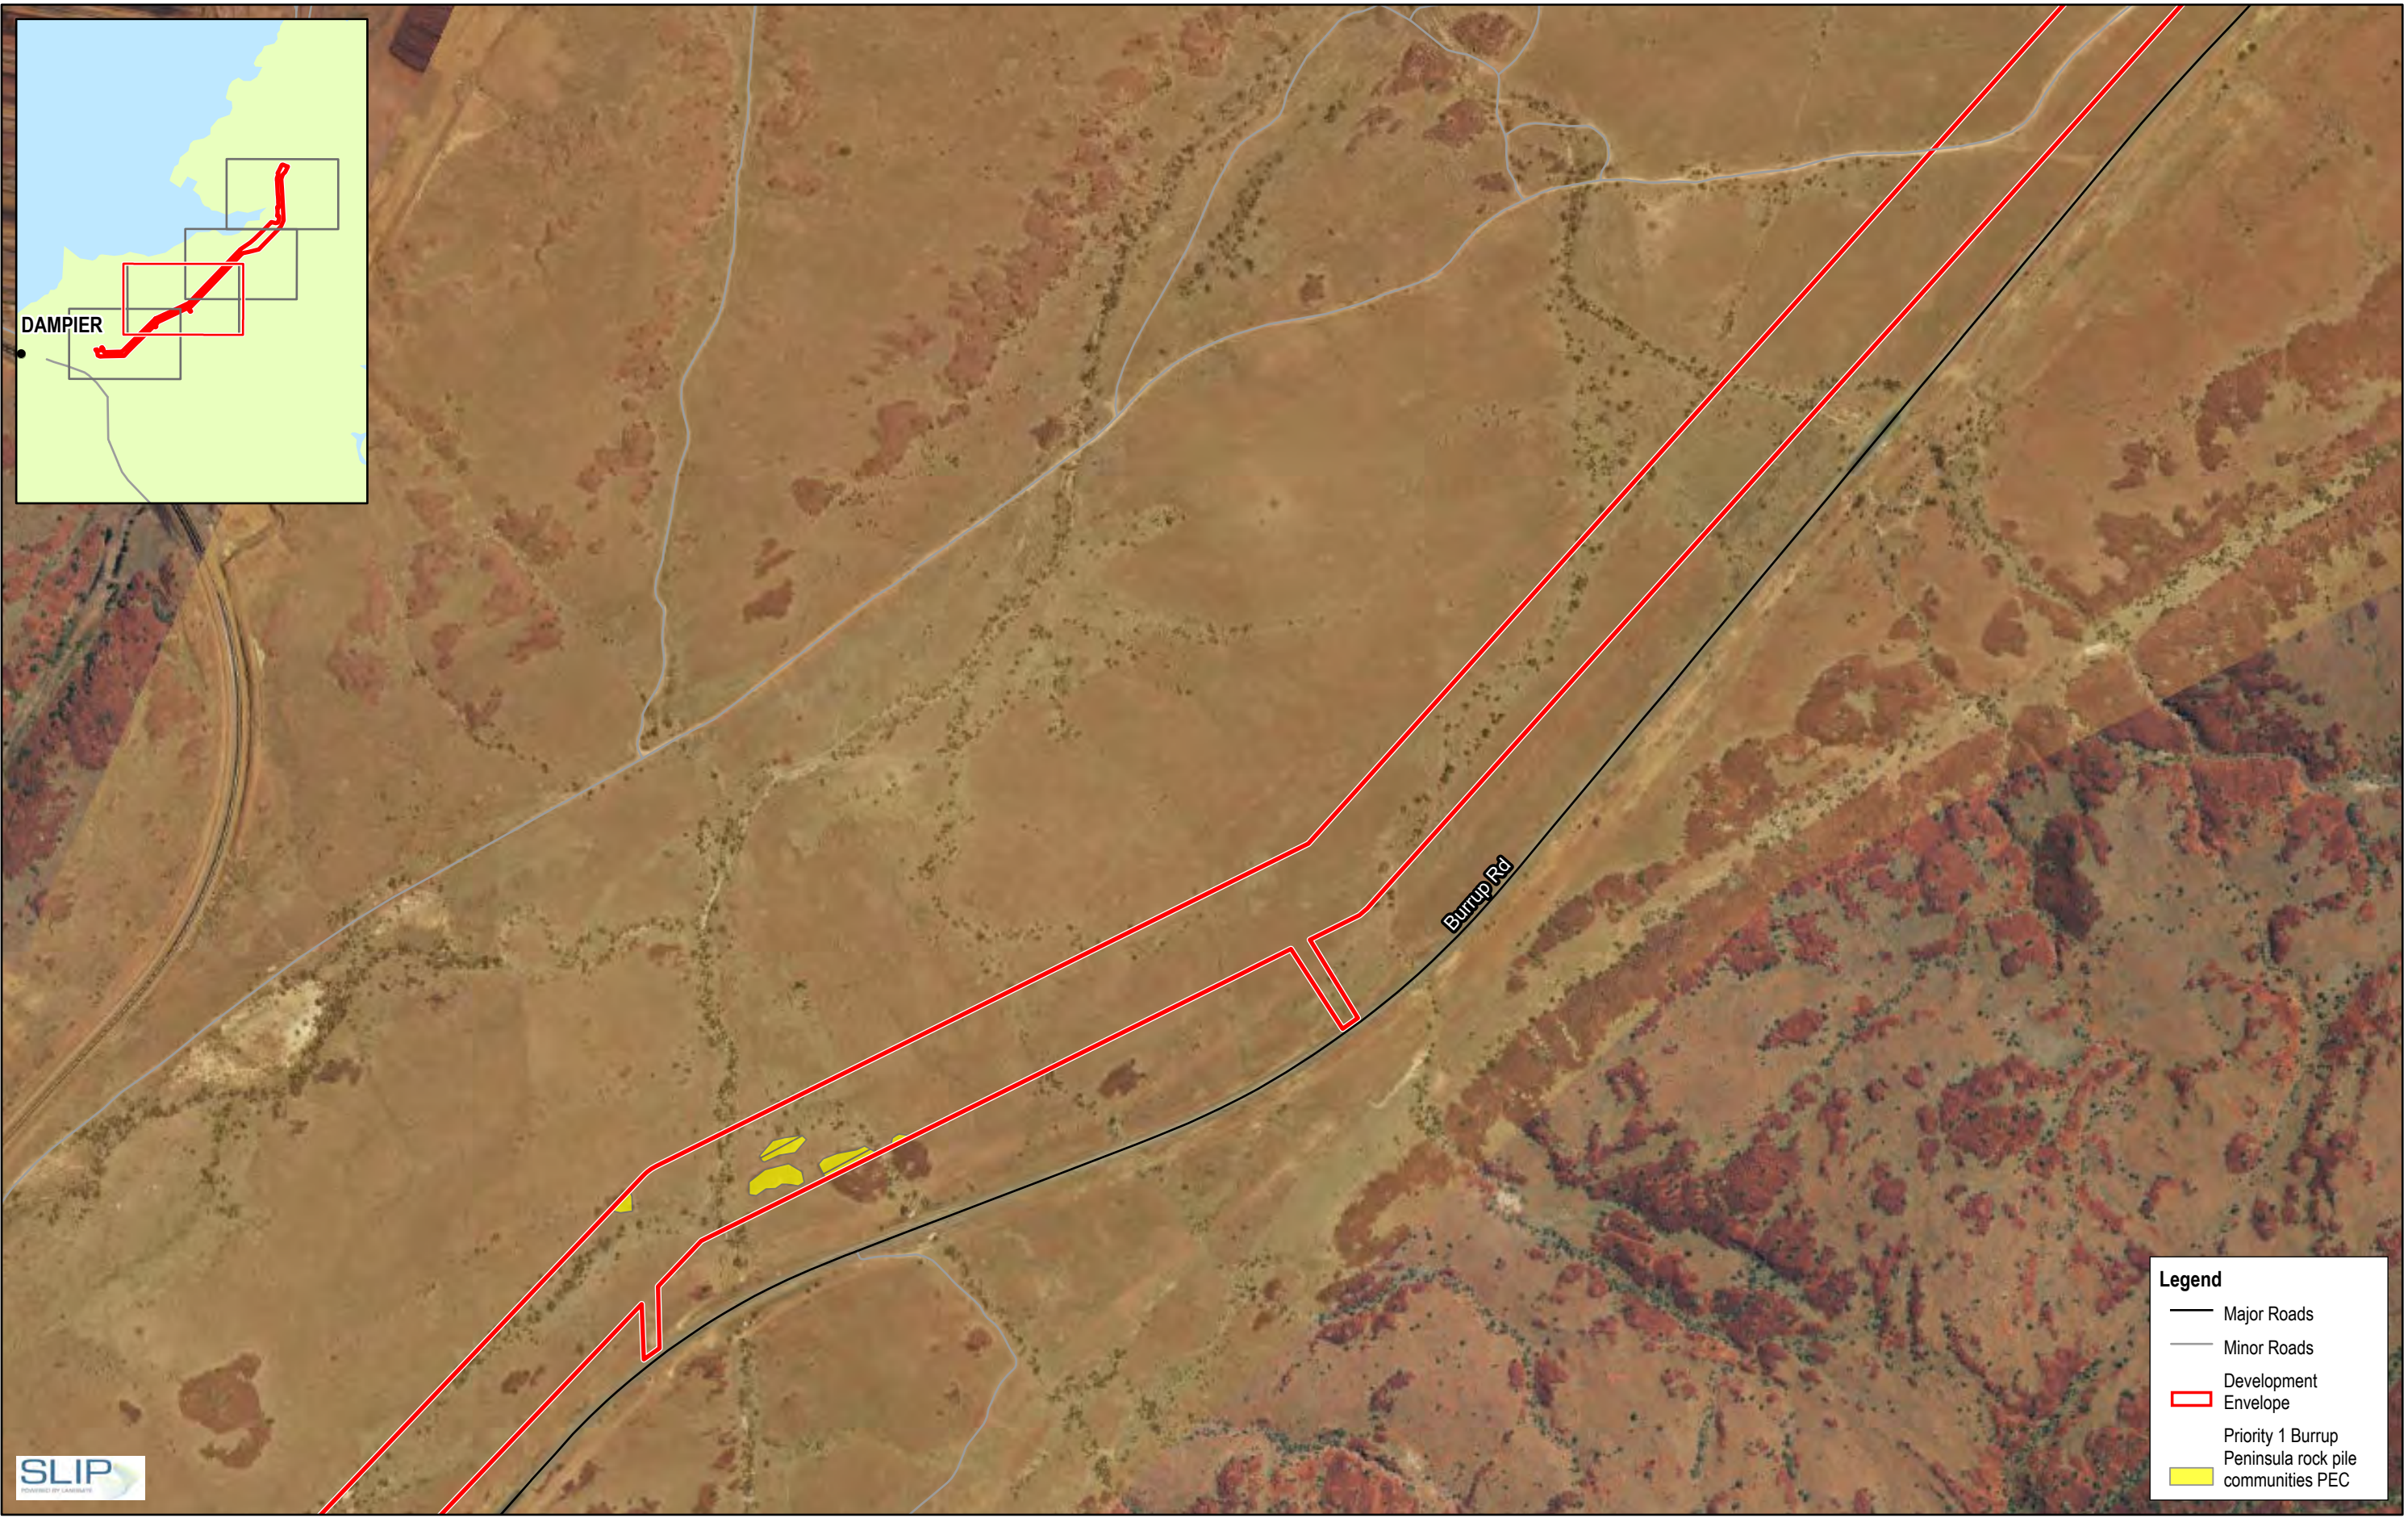

Legend

- Major Roads
- Minor Roads
- Development Envelope
- Priority 1 Burrup Peninsula rock pile communities PEC

Paper Size ISO A3
at Scale: 1:7,000

0 0.5 1
Kilometres

Map Projection: Transverse Mercator
Horizontal Datum: GDA 1994
Grid: GDA 1994 MGA Zone 50

Horizon Power
Burrup Expansion Program

Significant Vegetation Communities

Project No. 12582802
Revision No. 0
Date 14/10/2022